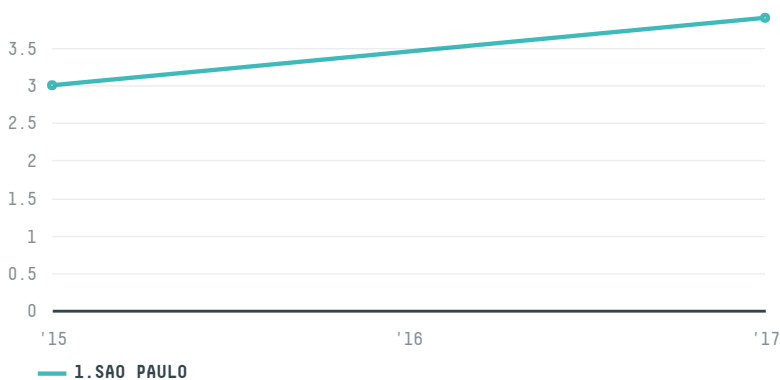

TOP DESTINATION COUNTRIES OF COFFEE EXPORTED BY SEIFUN COMERCIO E INDUSTRIA: