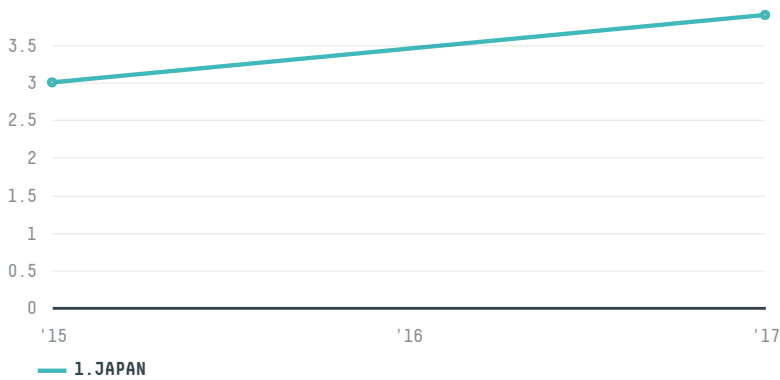

TOP DESTINATION COUNTRIES OF COFFEE EXPORTED BY SEIFUN COMERCIO E INDUSTRIA: