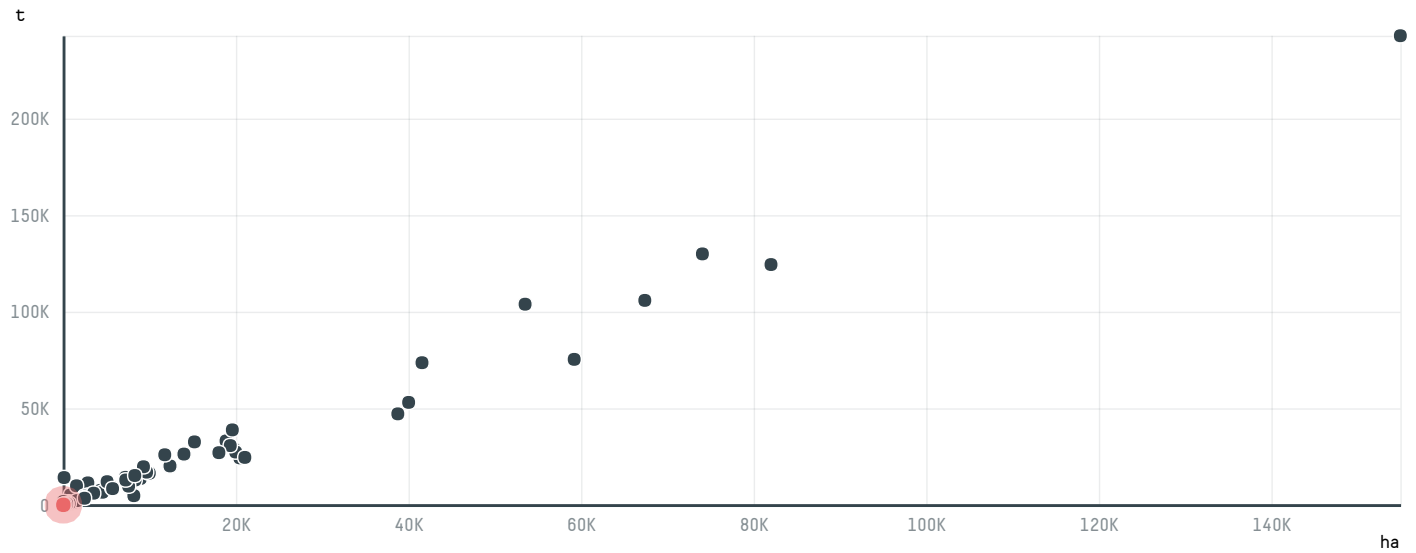

COMPARING COMPANIES EXPORTING COFFEE FROM BRAZIL IN 2017

Trase is a partnership between

In collaboration with

and many other organizations and individuals.

Donors

[Terms of Use](#) · [Privacy policy](#) · [Cookie policy](#) · [Contact us](#)