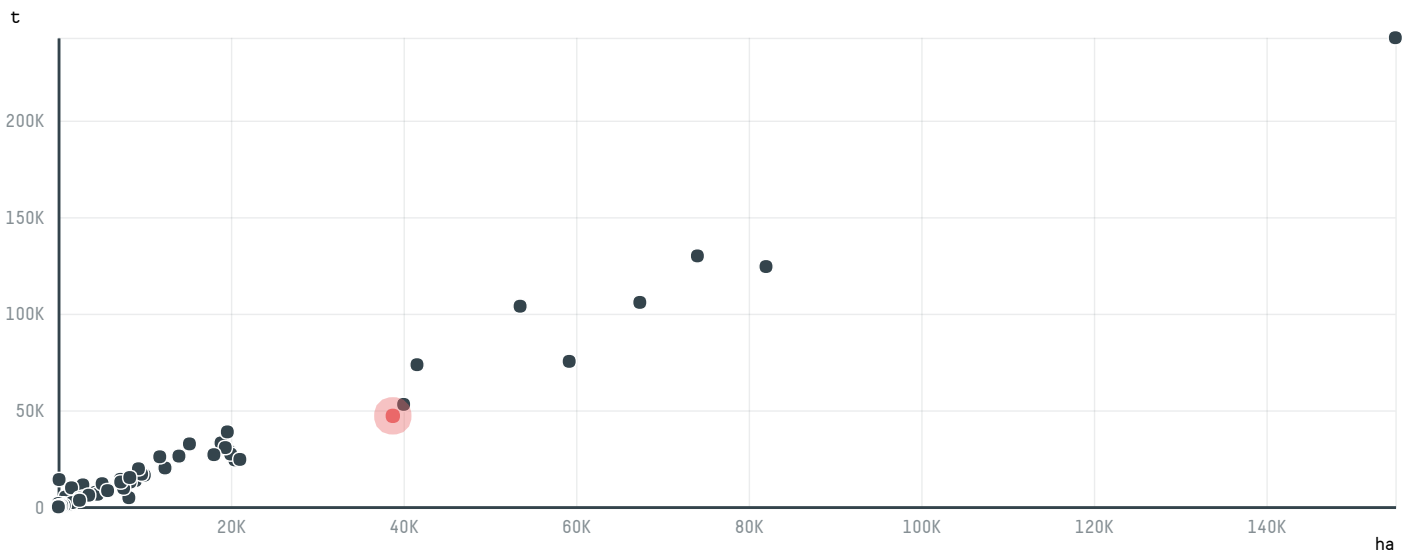

COMPARING COMPANIES EXPORTING COFFEE FROM BRAZIL IN 2017

Trase is a partnership between

In collaboration with

and many other organizations and individuals.

Donors

[Terms of Use](#) · [Privacy policy](#) · [Cookie policy](#) · [Contact us](#)

This website uses cookies to provide you with an improved user experience. By continuing to browse this site, you consent to the use of cookies and similar technologies. Please visit our [privacy policy](#) for further details.

I AGREE