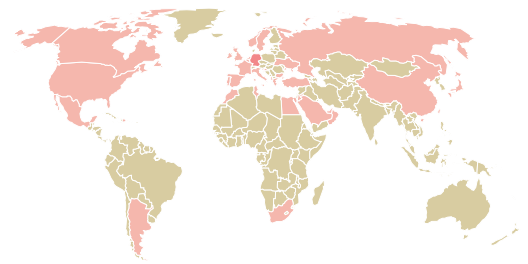

# trase

## GARDINGO TRADE IMPORTACAO E EXPORTACAO LTDA

ACTIVITY: **Exporter**    COMMODITY: **Coffee**    COUNTRY: **Brazil**    YEAR: **2017**

GARDINGO TRADE IMPORTACAO E EXPORTACAO LTDA was the 9th largest exporter of coffee from BRAZIL in 2017, accounting for 47 thousand tons. This is a 27% decrease vs the previous year. As an exporter, GARDINGO TRADE IMPORTACAO E EXPORTACAO LTDA sources from 10 municipalities, or 2% of the coffee production municipalities. The main destination of the coffee exported by GARDINGO TRADE IMPORTACAO E EXPORTACAO LTDA is GERMANY, accounting for 45% of the total.

### TOP DESTINATION COUNTRIES OF COFFEE EXPORTED BY GARDINGO TRADE IMPORTACAO E EXPORTACAO LTDA:

COMPARING COMPANIES EXPORTING COFFEE FROM BRAZIL IN 2017

Trase is a partnership between

In collaboration with