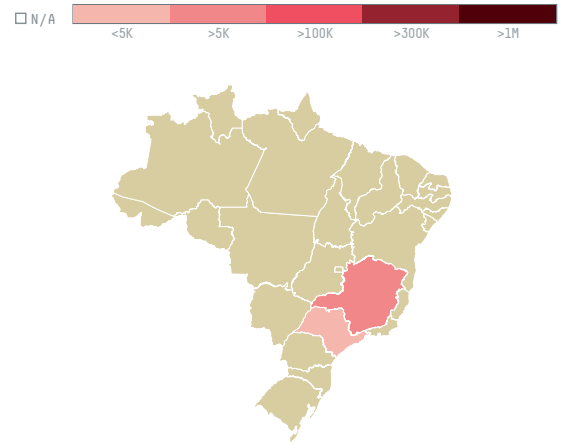

COMPARING COMPANIES EXPORTING COFFEE FROM BRAZIL IN 2017

Trase is a partnership between

In collaboration with

and many other organizations and individuals.

Donors

[Terms of Use](#) · [Privacy policy](#) · [Cookie policy](#) · [Contact us](#)

This website uses cookies to provide you with an improved user experience. By continuing to browse this site, you consent to the use of cookies and similar technologies. Please visit our [privacy policy](#) for further details.

I AGREE