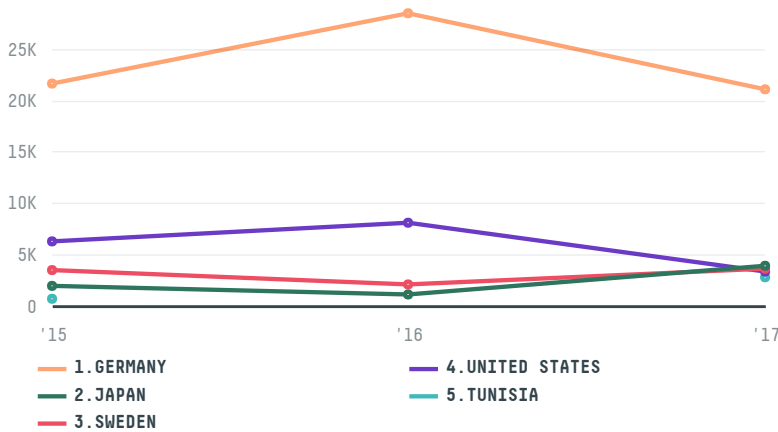

TOP DESTINATION COUNTRIES OF COFFEE EXPORTED BY GARDINGO TRADE IMPORTACAO E EXPORTACAO LTDA: