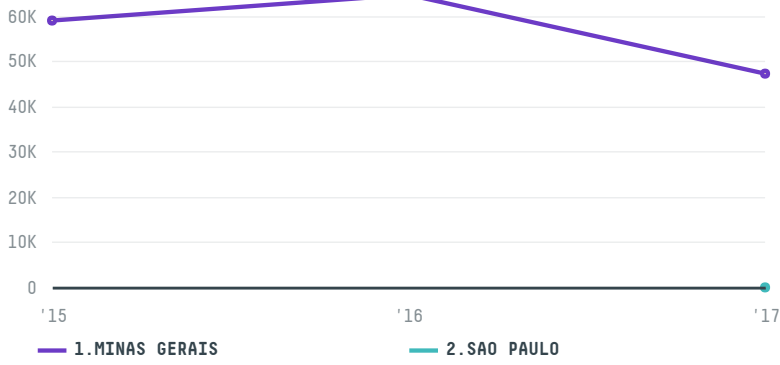

COMPARING COMPANIES EXPORTING COFFEE FROM BRAZIL IN 2017

Trase is a partnership between

In collaboration with

and many other organizations and individuals.

Donors

[Terms of Use](#) · [Privacy policy](#) · [Cookie policy](#) · [Contact us](#)

This website uses cookies to provide you with an improved user experience. By continuing to browse this site, you consent to the use of cookies and similar technologies. Please visit our [privacy policy](#) for further details.

I AGREE