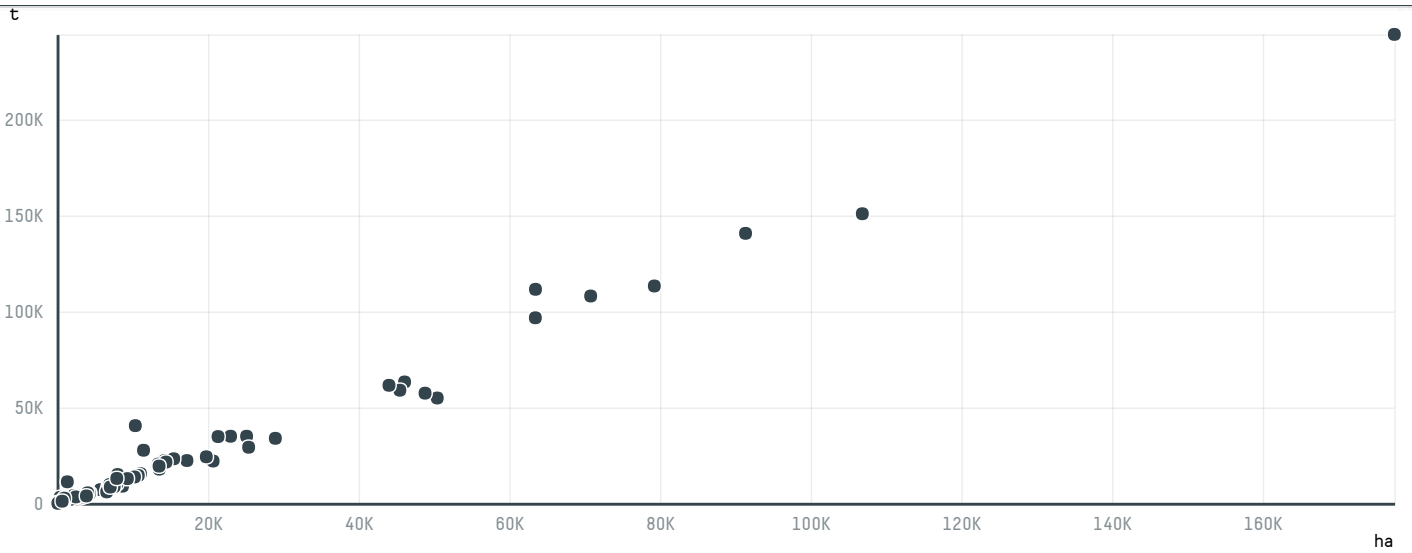

trase

RODRIGUES & COUTINHO

ACTIVITY: **Exporter**
COMMODITY: **Coffee**
COUNTRY: **Brazil**
YEAR: **2015**

RODRIGUES & COUTINHO was the 220th largest exporter of coffee from BRAZIL in 2015, accounting for 1 tons. As an exporter, RODRIGUES & COUTINHO sources from 1 municipalities, or 0% of the coffee production municipalities. The main destination of the coffee exported by RODRIGUES & COUTINHO is IRELAND, accounting for 100% of the total.

TOP DESTINATION COUNTRIES OF COFFEE EXPORTED BY RODRIGUES & COUTINHO:

COMPARING COMPANIES EXPORTING COFFEE FROM BRAZIL IN 2015

Trase is a partnership between

In collaboration with

and many other organizations and individuals.