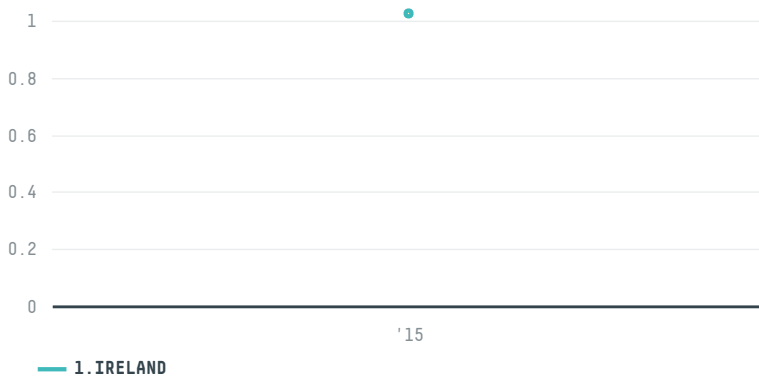

TOP DESTINATION COUNTRIES OF COFFEE EXPORTED BY RODRIGUES & COUTINHO:

COMPARING COMPANIES EXPORTING COFFEE FROM BRAZIL IN 2015