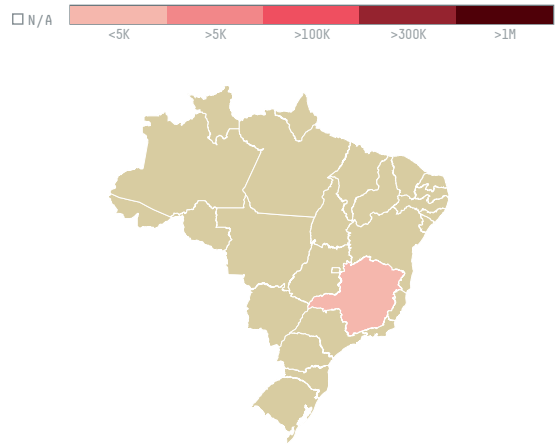

trase

COOP REGIONAL DOS CAFEICULTORES DE S S DO PARAISO LTDA

ACTIVITY: **Exporter group** COMMODITY: **Coffee** COUNTRY: **Brazil** YEAR: **2015**

COOP REGIONAL DOS CAFEICULTORES DE S S DO PARAISO LTDA was the 152nd largest exporter of coffee from BRAZIL in 2015, accounting for 50 tons. As an exporter, COOP REGIONAL DOS CAFEICULTORES DE S S DO PARAISO LTDA sources from 1 municipalities, or 0% of the coffee production municipalities. The main destination of the coffee exported by COOP REGIONAL DOS CAFEICULTORES DE S S DO PARAISO LTDA is GERMANY, accounting for 77% of the total.