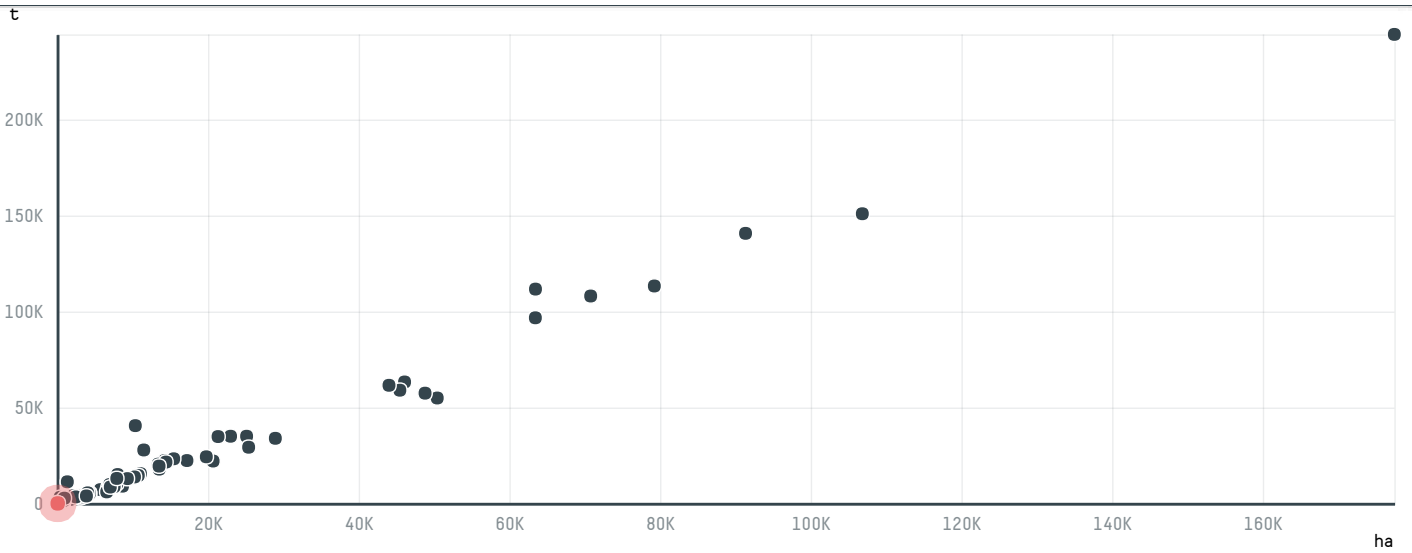

Trase is a partnership between

In collaboration with

and many other organizations and individuals.

Donors

[Terms of Use](#) · [Privacy policy](#) · [Cookie policy](#) · [Contact us](#)