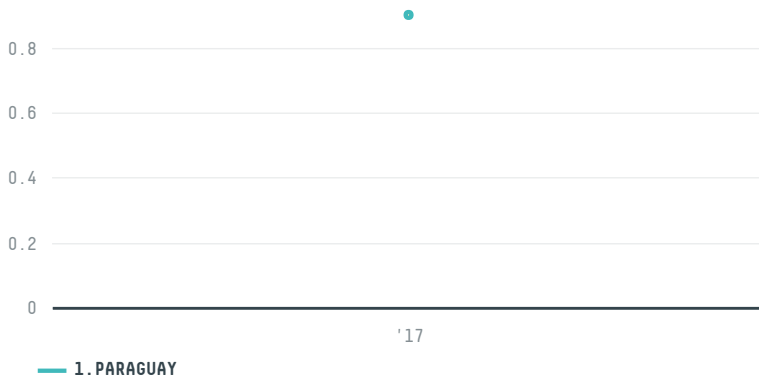

trase

TIREX COMERCIO E LOGISTICA LTDA

ACTIVITY: **Exporter**
COMMODITY: **Coffee**
COUNTRY: **Brazil**
YEAR: **2017**

TIREX COMERCIO E LOGISTICA LTDA was the 218th largest exporter of coffee from BRAZIL in 2017, accounting for 1 tons. As an exporter, TIREX COMERCIO E LOGISTICA LTDA sources from 1 municipalities, or 0% of the coffee production municipalities. The main destination of the coffee exported by TIREX COMERCIO E LOGISTICA LTDA is PARAGUAY, accounting for 100% of the total.

TOP DESTINATION COUNTRIES OF COFFEE EXPORTED BY TIREX COMERCIO E LOGISTICA LTDA:

COMPARING COMPANIES EXPORTING COFFEE FROM BRAZIL IN 2017

Trase is a partnership between

In collaboration with

and many other organizations and individuals.