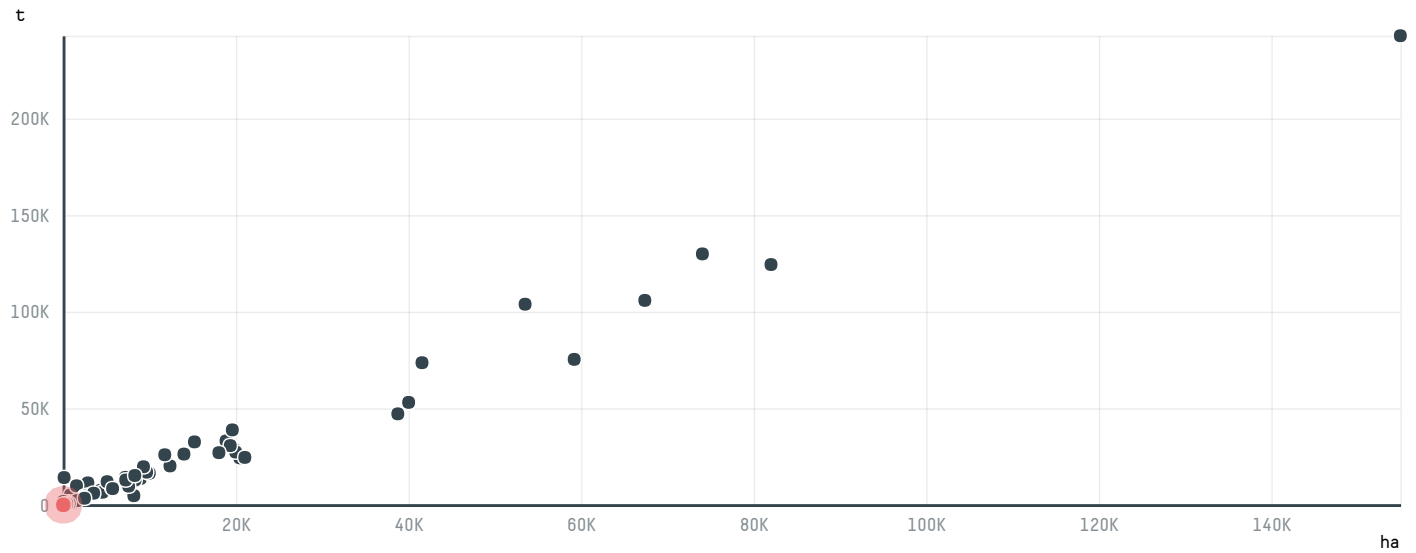

trase

TIREX COMERCIO E LOGISTICA LTDA

ACTIVITY: **Exporter**
COMMODITY: **Coffee**
COUNTRY: **Brazil**
YEAR: **2017**

TIREX COMERCIO E LOGISTICA LTDA was the 218th largest exporter of coffee from BRAZIL in 2017, accounting for 1 tons. As an exporter, TIREX COMERCIO E LOGISTICA LTDA sources from 1 municipalities, or 0% of the coffee production municipalities. The main destination of the coffee exported by TIREX COMERCIO E LOGISTICA LTDA is PARAGUAY, accounting for 100% of the total.

TOP DESTINATION COUNTRIES OF COFFEE EXPORTED BY TIREX COMERCIO E LOGISTICA LTDA:

COMPARING COMPANIES EXPORTING COFFEE FROM BRAZIL IN 2017

Trase is a partnership between

In collaboration with

and many other organizations and individuals.