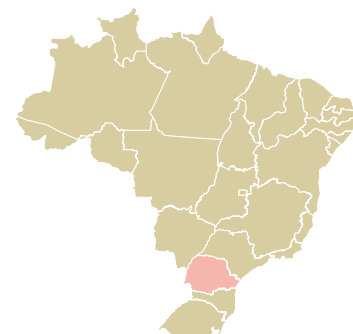

trase

TIREX COMERCIO E LOGISTICA LTDA

ACTIVITY: **Exporter**
COMMODITY: **Coffee**
COUNTRY: **Brazil**
YEAR: **2017**

TIREX COMERCIO E LOGISTICA LTDA was the 218th largest exporter of coffee from BRAZIL in 2017, accounting for 1 tons. As an exporter, TIREX COMERCIO E LOGISTICA LTDA sources from 1 municipalities, or 0% of the coffee production municipalities. The main destination of the coffee exported by TIREX COMERCIO E LOGISTICA LTDA is PARAGUAY, accounting for 100% of the total.

TOP DESTINATION COUNTRIES OF COFFEE EXPORTED BY TIREX COMERCIO E LOGISTICA LTDA:

COMPARING COMPANIES EXPORTING COFFEE FROM BRAZIL IN 2017

Trase is a partnership between

In collaboration with

and many other organizations and individuals.