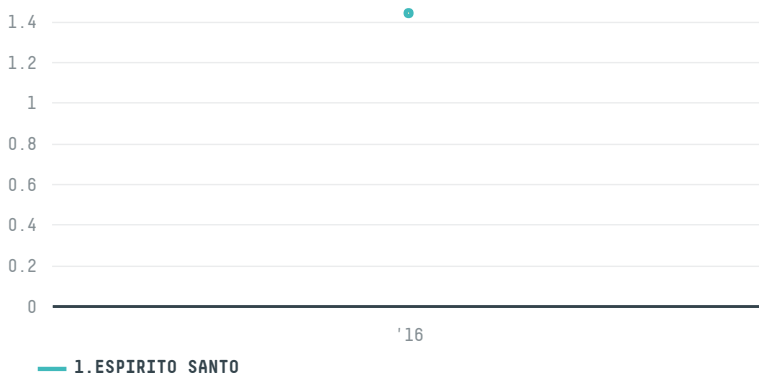

trase

THORATEX COMERCIAL EXPORTADORA E IMPORTADORA EIRELI

ACTIVITY: **Exporter group**
COMMODITY: **Coffee**
COUNTRY: **Brazil**
YEAR: **2016**

THORATEX COMERCIAL EXPORTADORA E IMPORTADORA EIRELI was the 213th largest exporter of coffee from BRAZIL in 2016, accounting for 1 tons. As an exporter, THORATEX COMERCIAL EXPORTADORA E IMPORTADORA EIRELI sources from 1 municipalities, or 0% of the coffee production municipalities. The main destination of the coffee exported by THORATEX COMERCIAL EXPORTADORA E IMPORTADORA EIRELI is CHILE, accounting for 100% of the total.