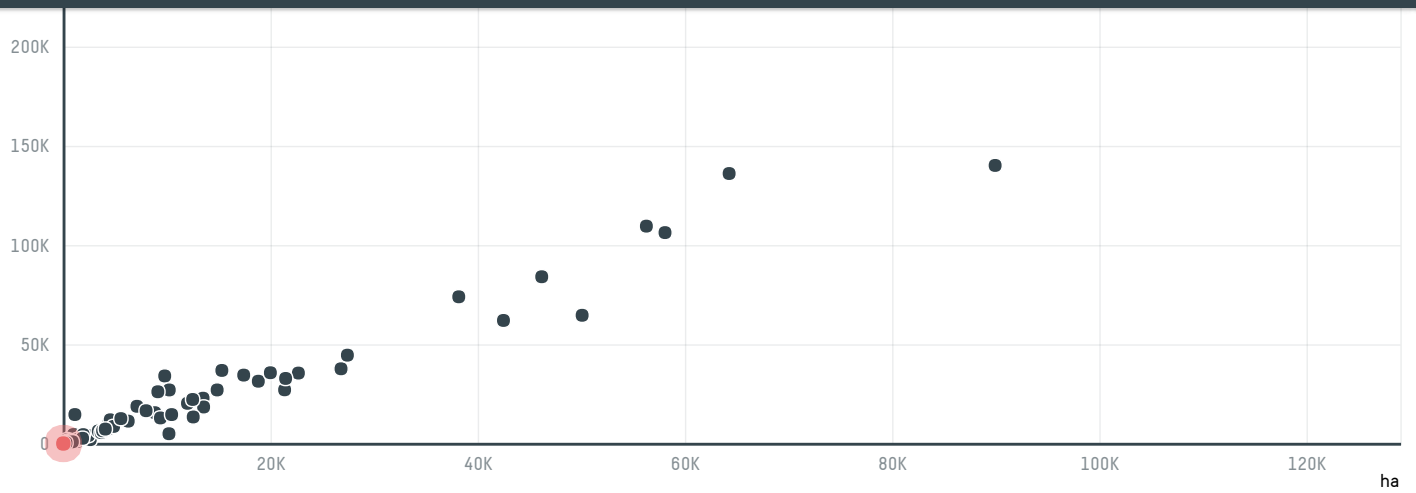

Trase is a partnership between

In collaboration with

and many other organizations and individuals.

Donors

[Terms of Use](#) · [Privacy policy](#) · [Cookie policy](#) · [Contact us](#)