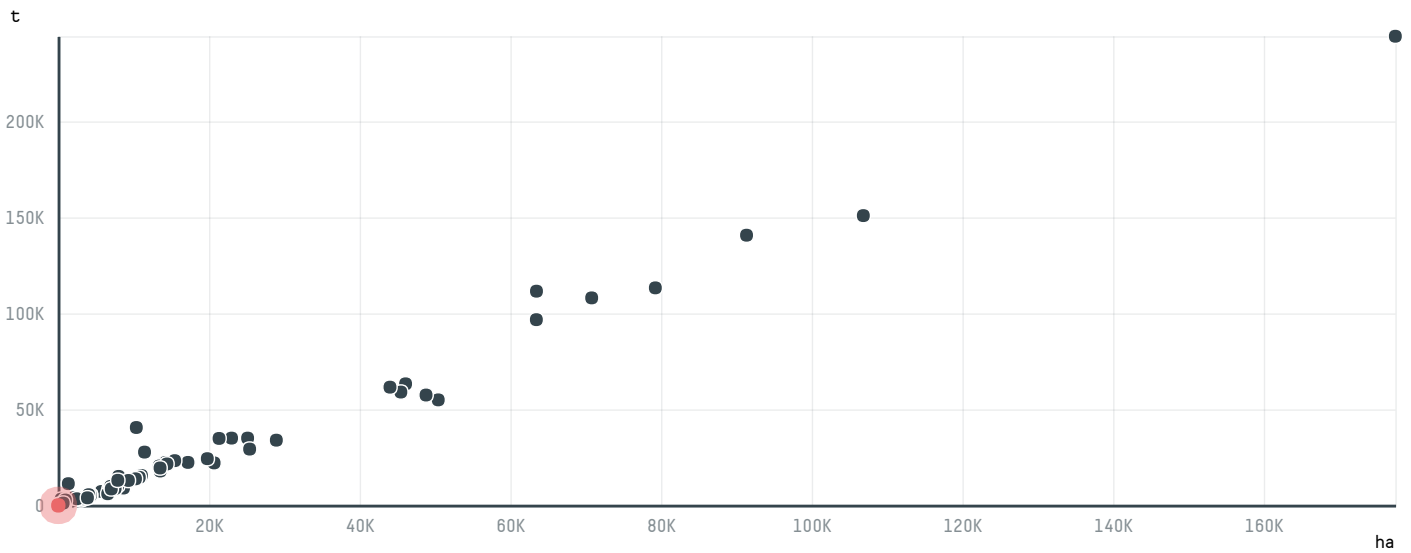

trase

CAFE CANECAO LTDA

ACTIVITY: **Exporter**
COMMODITY: **Coffee**
COUNTRY: **Brazil**
YEAR: **2015**

CAFE CANECAO LTDA was the 245th largest exporter of coffee from BRAZIL in 2015, accounting for 0 tons. As an exporter, CAFE CANECAO LTDA sources from 1 municipalities, or 0% of the coffee production municipalities. The main destination of the coffee exported by CAFE CANECAO LTDA is UNITED STATES, accounting for 100% of the total.

TOP DESTINATION COUNTRIES OF COFFEE EXPORTED BY CAFE CANECAO LTDA:

COMPARING COMPANIES EXPORTING COFFEE FROM BRAZIL IN 2015

Trase is a partnership between

In collaboration with

and many other organizations and individuals.