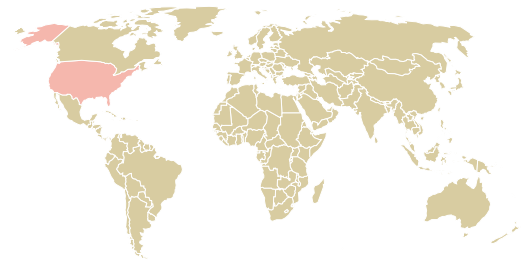

trase

CAFE CANECAO LTDA

ACTIVITY: **Exporter**
COMMODITY: **Coffee**
COUNTRY: **Brazil**
YEAR: **2015**

CAFE CANECAO LTDA was the 245th largest exporter of coffee from BRAZIL in 2015, accounting for 0 tons. As an exporter, CAFE CANECAO LTDA sources from 1 municipalities, or 0% of the coffee production municipalities. The main destination of the coffee exported by CAFE CANECAO LTDA is UNITED STATES, accounting for 100% of the total.

TOP DESTINATION COUNTRIES OF COFFEE EXPORTED BY CAFE CANECAO LTDA:

COMPARING COMPANIES EXPORTING COFFEE FROM BRAZIL IN 2015

Trase is a partnership between

In collaboration with

and many other organizations and individuals.