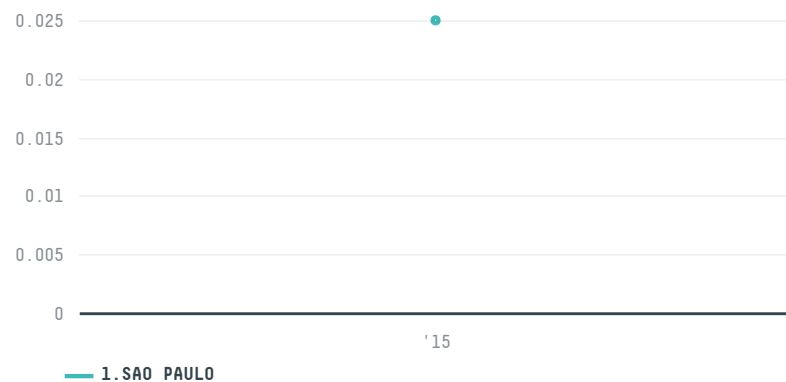

TOP DESTINATION COUNTRIES OF COFFEE EXPORTED BY CAFE CANECAO LTDA: