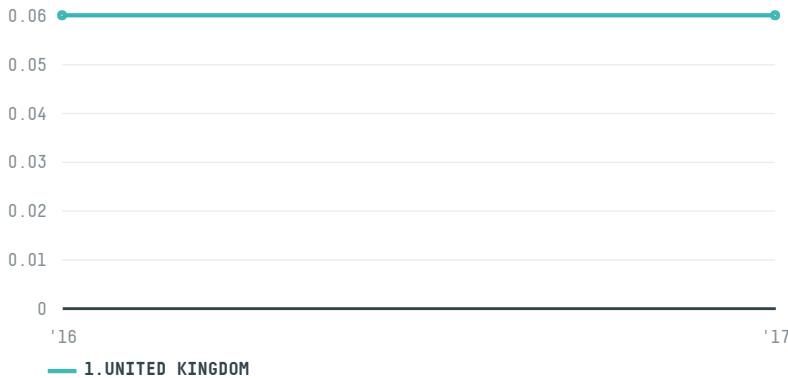

TOP DESTINATION COUNTRIES OF COCOA EXPORTED BY ALECON COMERCIAL EXPORTADORA E REPRESENTACAO:

COMPARING COMPANIES EXPORTING COCOA FROM BRAZIL IN 2017