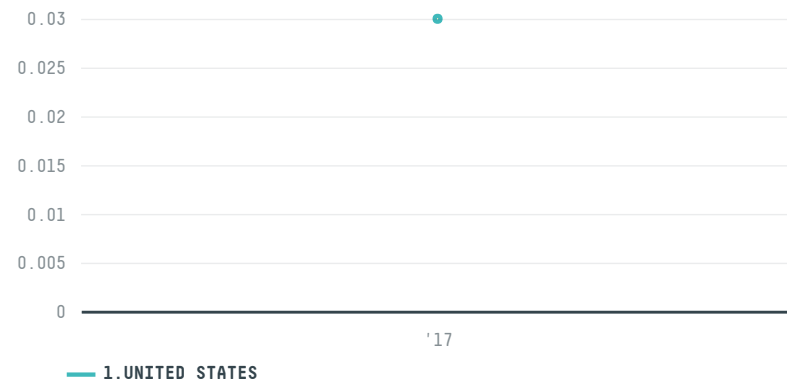

TOP DESTINATION COUNTRIES OF COCOA EXPORTED BY ESPIRITO CACAU INDUSTRIA E COMERCIO LTDA:

COMPARING COMPANIES EXPORTING COCOA FROM BRAZIL IN 2017