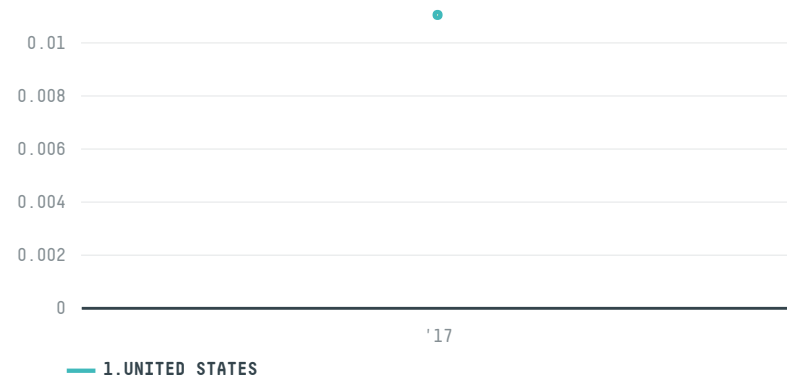

TOP DESTINATION COUNTRIES OF COCOA EXPORTED BY JPM COMERCIO E EXPORTACAO LTDA:

COMPARING COMPANIES EXPORTING COCOA FROM BRAZIL IN 2017