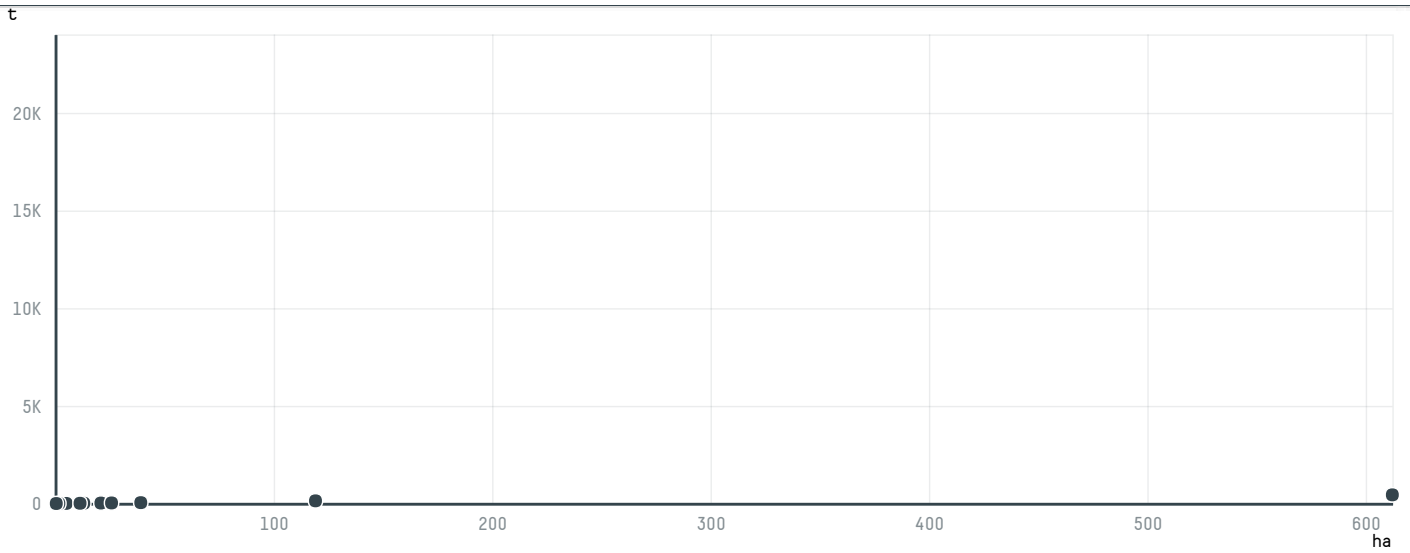

Trase is a partnership between

In collaboration with

and many other organizations and individuals.

Donors

[Terms of Use](#) · [Privacy policy](#) · [Cookie policy](#) · [Contact us](#)