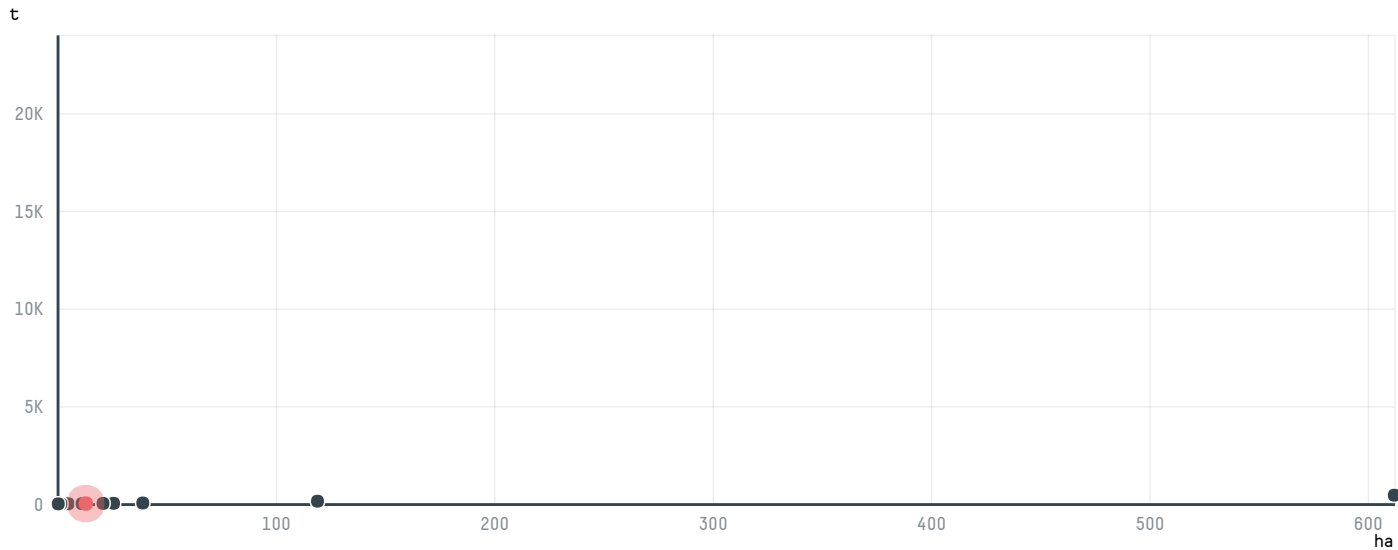

trase

AGROPECUARIA SEMPRE FIRME LTDA

ACTIVITY COMMODITY COUNTRY YEAR
Exporter Cocoa Brazil 2017

AGROPECUARIA SEMPRE FIRME LTDA was the 15th largest exporter of cocoa from BRAZIL in 2017, accounting for 15 tons. As an exporter, AGROPECUARIA SEMPRE FIRME LTDA sources from 1 municipalities, or 25% of the cocoa production municipalities. The main destination of the cocoa exported by AGROPECUARIA SEMPRE FIRME LTDA is NETHERLANDS, accounting for 100% of the total.

TOP DESTINATION COUNTRIES OF COCOA EXPORTED BY AGROPECUARIA SEMPRE FIRME LTDA:

□ N/A <5K >5K >100K >300K >1M

COMPARING COMPANIES EXPORTING COCOA FROM BRAZIL IN 2017

Trase is a partnership between

In collaboration with