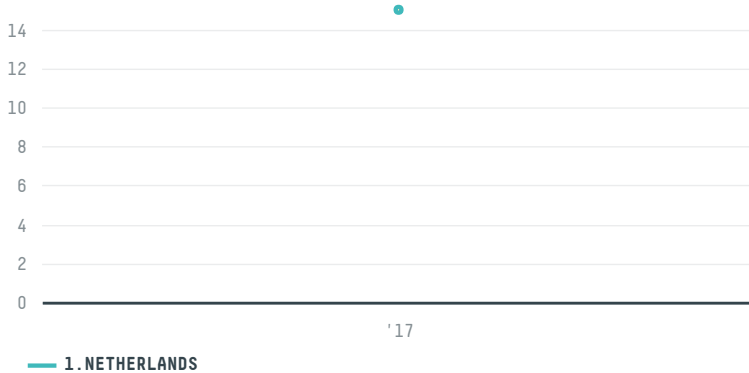

TOP DESTINATION COUNTRIES OF COCOA EXPORTED BY AGROPECUARIA SEMPRE FIRME LTDA: