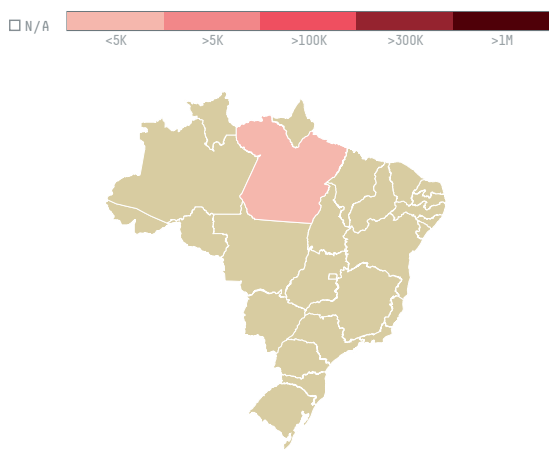

trase

AGROPECUARIA SEMPRE FIRME LTDA

ACTIVITY COMMODITY COUNTRY YEAR
Exporter Cocoa Brazil 2017

AGROPECUARIA SEMPRE FIRME LTDA was the 15th largest exporter of cocoa from BRAZIL in 2017, accounting for 15 tons. As an exporter, AGROPECUARIA SEMPRE FIRME LTDA sources from 1 municipalities, or 25% of the cocoa production municipalities. The main destination of the cocoa exported by AGROPECUARIA SEMPRE FIRME LTDA is NETHERLANDS, accounting for 100% of the total.

TOP DESTINATION COUNTRIES OF COCOA EXPORTED BY AGROPECUARIA SEMPRE FIRME LTDA:

□ N/A <5K >5K >100K >300K >1M

COMPARING COMPANIES EXPORTING COCOA FROM BRAZIL IN 2017

Trase is a partnership between

In collaboration with