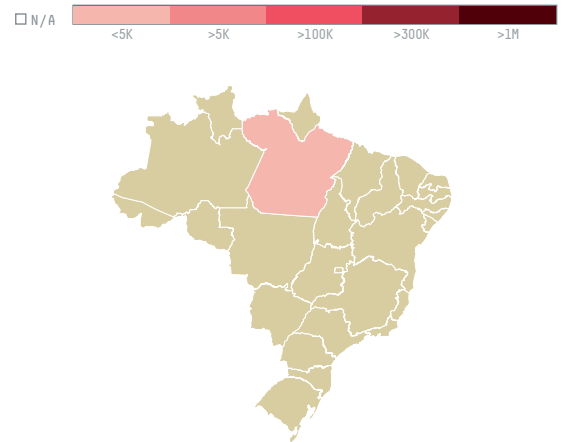

# trase

## AGROPECUARIA SEMPRE FIRME LTDA

ACTIVITY      COMMODITY      COUNTRY      YEAR  
**Exporter group**      **Cocoa**      **Brazil**      **2017**

AGROPECUARIA SEMPRE FIRME LTDA was the 15th largest exporter of cocoa from BRAZIL in 2017, accounting for 15 tons. As an exporter, AGROPECUARIA SEMPRE FIRME LTDA sources from 1 municipalities, or 25% of the cocoa production municipalities. The main destination of the cocoa exported by AGROPECUARIA SEMPRE FIRME LTDA is NETHERLANDS, accounting for 100% of the total.