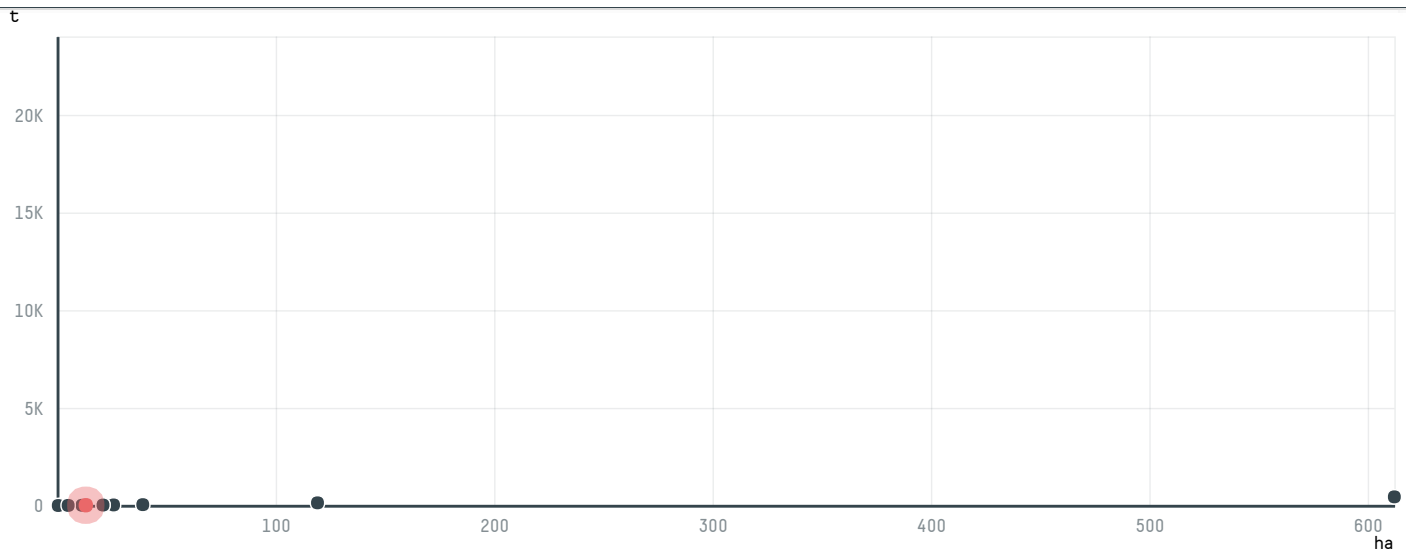

Trase is a partnership between

In collaboration with

and many other organizations and individuals.

Donors

[Terms of Use](#) · [Privacy policy](#) · [Cookie policy](#) · [Contact us](#)