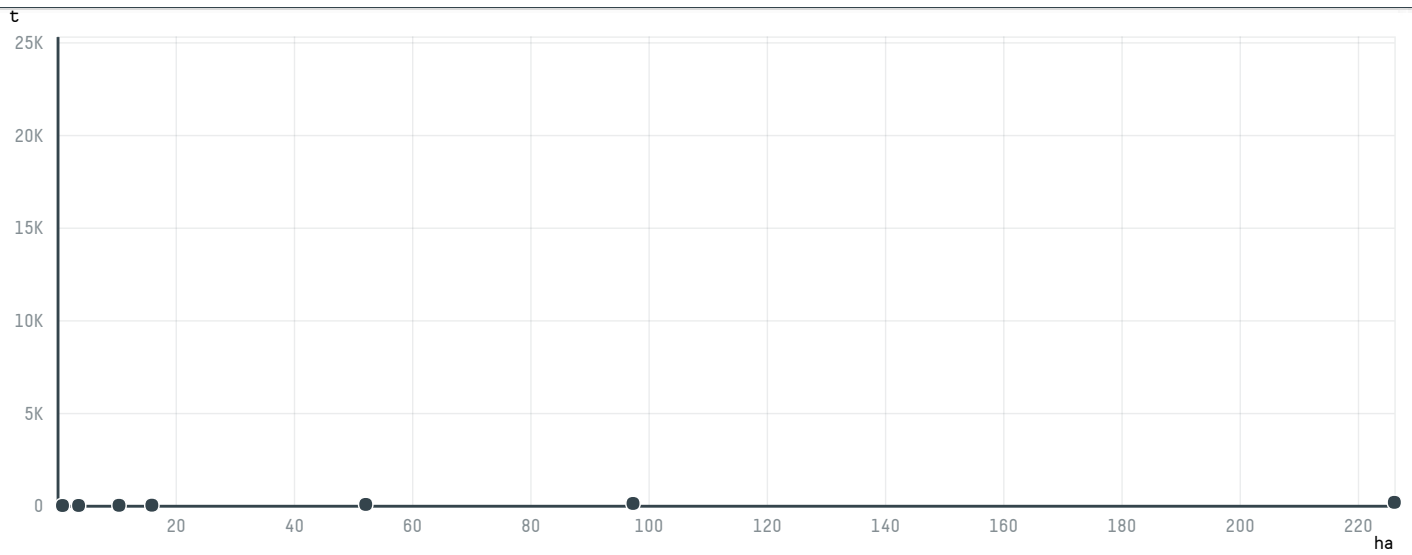

Trase is a partnership between

In collaboration with

and many other organizations and individuals.

Donors

[Terms of Use](#) · [Privacy policy](#) · [Cookie policy](#) · [Contact us](#)