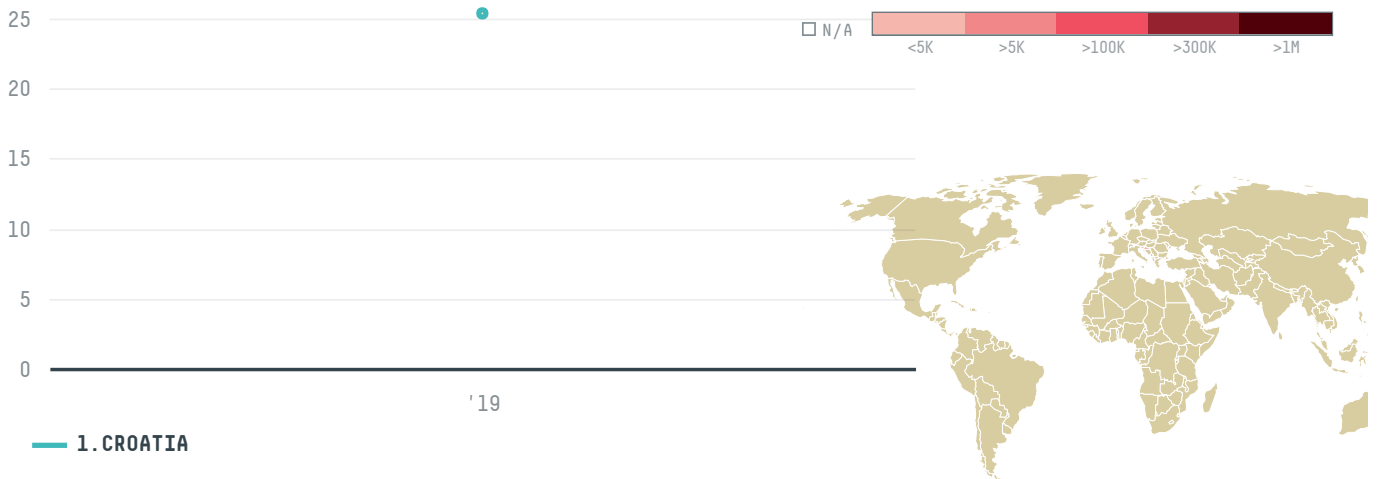

SILBO D.O.O BEOGRAD,

ACTIVITY

Importer

COMMODITY

Palm oil

COUNTRY

Indonesia

YEAR

2019

SILBO D.O.O BEOGRAD, was the 739th largest importer of palm oil from INDONESIA in 2019, accounting for 25 tons. As an importer, SILBO D.O.O BEOGRAD, sources from 1 kabupatens, or 100% of the palm oil production kabupatens. The main destination of the palm oil imported by SILBO D.O.O BEOGRAD, is CROATIA, accounting for 100% of the total.

TOP DESTINATION COUNTRIES OF PALM OIL IMPORTED BY SILBO D.O.O BEOGRAD, :