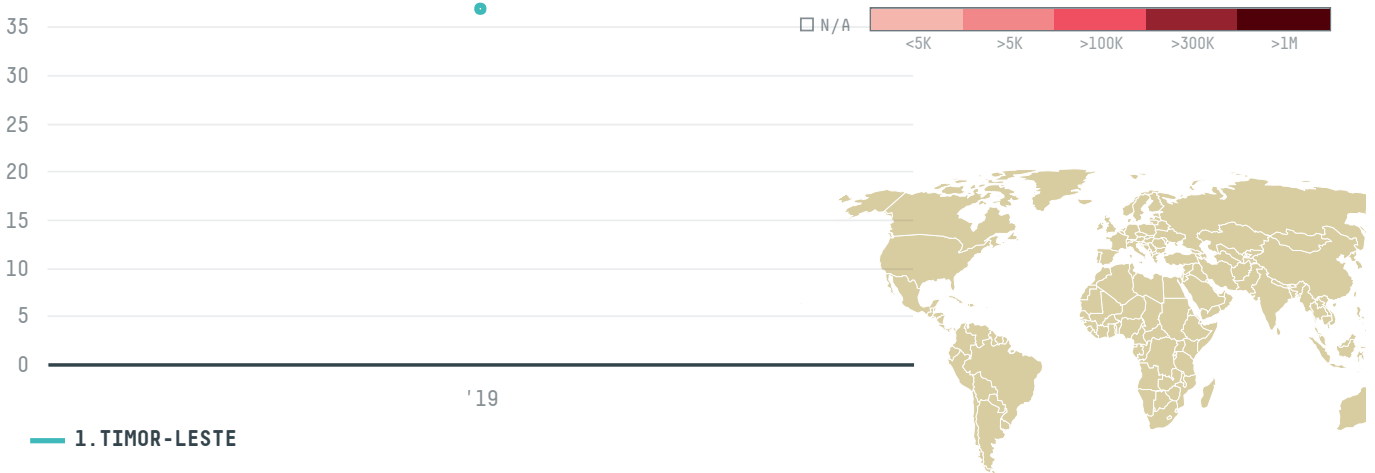

TATAMERO/1086071

ACTIVITY

Importer

COMMODITY

Palm oil

COUNTRY

Indonesia

YEAR

2019

TATAMERO/1086071 was the 728th largest importer of palm oil from INDONESIA in 2019, accounting for 37 tons. As an importer, TATAMERO/1086071 sources from 1 kabupatens, or 100% of the palm oil production kabupatens. The main destination of the palm oil imported by TATAMERO/1086071 is TIMOR-LESTE, accounting for 100% of the total.

TOP DESTINATION COUNTRIES OF PALM OIL IMPORTED BY TATAMERO/1086071: