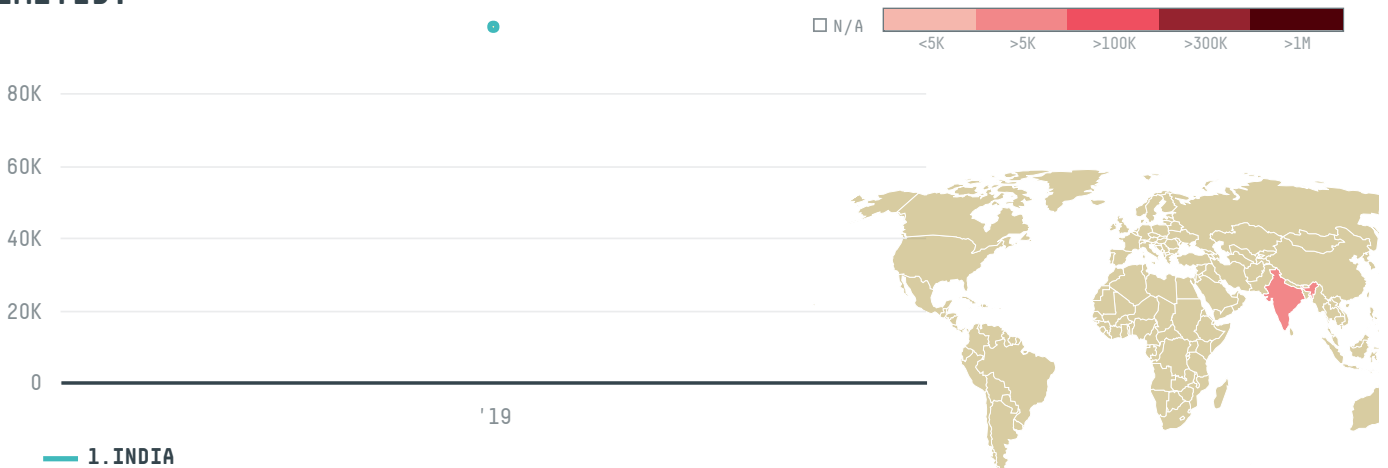

GOKUL AGRO RESOURCES LIMITED

ACTIVITY

Importer

COMMODITY

Palm oil

COUNTRY

Indonesia

YEAR

2019

GOKUL AGRO RESOURCES LIMITED was the 30th largest importer of palm oil from INDONESIA in 2019, accounting for 98 thousand tons. As an importer, GOKUL AGRO RESOURCES LIMITED sources from 1 kabupatens, or 100% of the palm oil production kabupatens. The main destination of the palm oil imported by GOKUL AGRO RESOURCES LIMITED is INDIA, accounting for 100% of the total.

TOP DESTINATION COUNTRIES OF PALM OIL IMPORTED BY GOKUL AGRO RESOURCES LIMITED: