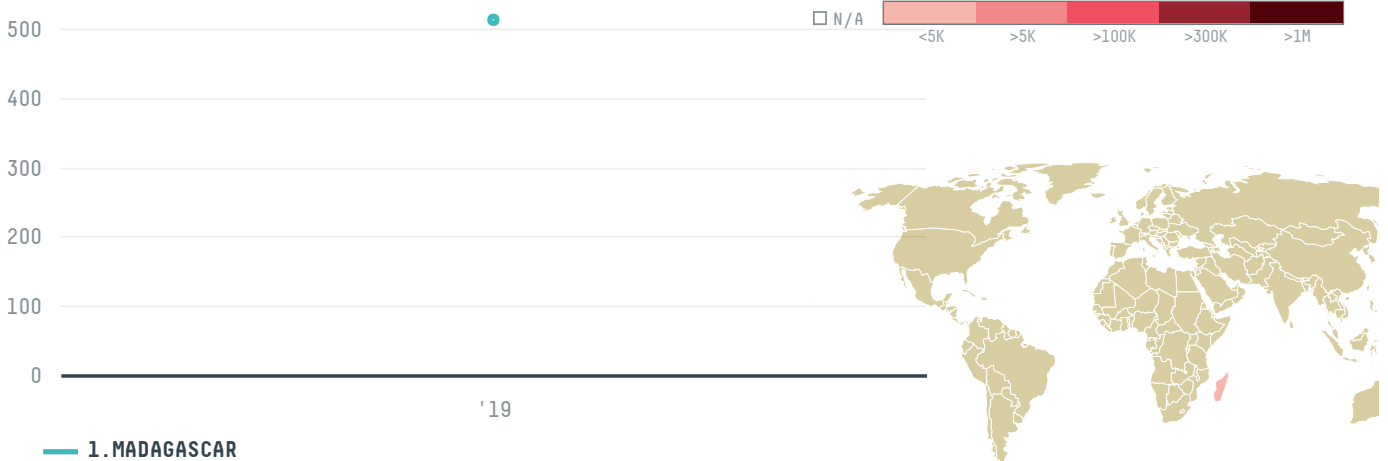

AVANTI PESQUISA CLINICA LTDA

ACTIVITY

Importer

COMMODITY

Palm oil

COUNTRY

Indonesia

YEAR

2019

AVANTI PESQUISA CLINICA LTDA was the 400th largest importer of palm oil from INDONESIA in 2019, accounting for 512 tons. As an importer, AVANTI PESQUISA CLINICA LTDA sources from 1 kabupatens, or 100% of the palm oil production kabupatens. The main destination of the palm oil imported by AVANTI PESQUISA CLINICA LTDA is MADAGASCAR, accounting for 100% of the total.

TOP DESTINATION COUNTRIES OF PALM OIL IMPORTED BY AVANTI PESQUISA CLINICA LTDA: