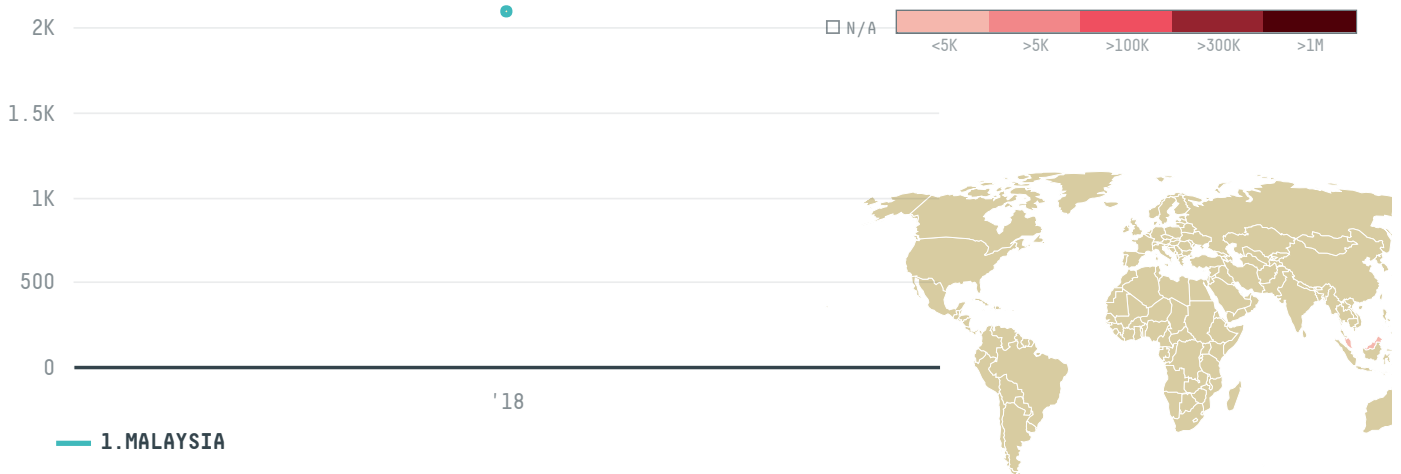

TOP DESTINATION COUNTRIES OF PALM OIL EXPORTED BY NPC RESOURCES BERHAD:

This website uses cookies to provide you with an improved user experience. By continuing to browse this site, you consent to the use of cookies and similar technologies. Please visit our [privacy policy](#) for further details.

I AGREE