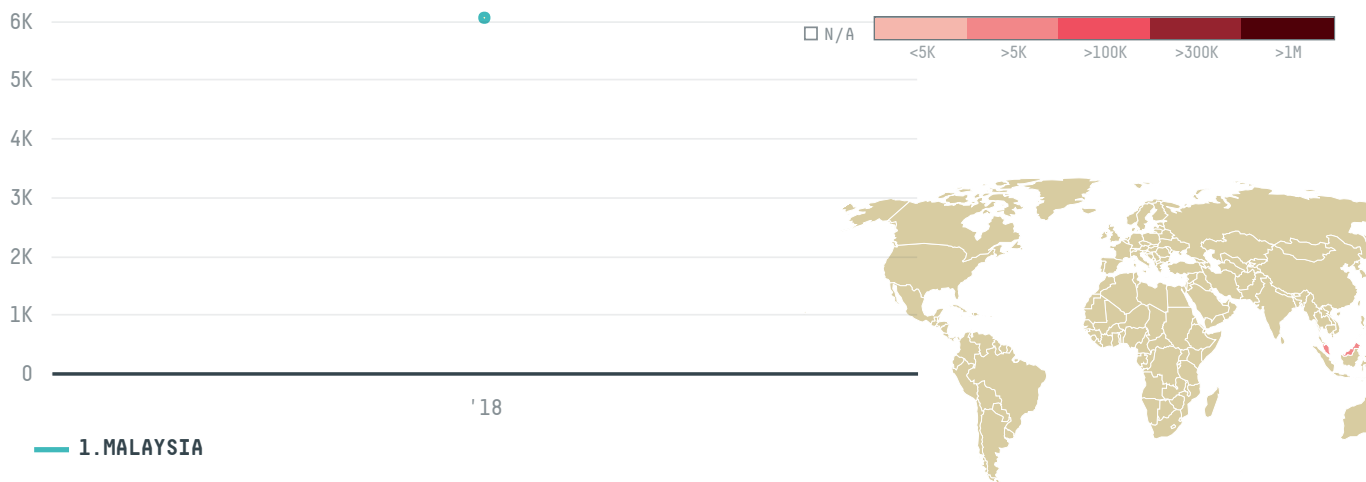

TOP DESTINATION COUNTRIES OF PALM OIL EXPORTED BY MEWAH:

This website uses cookies to provide you with an improved user experience. By continuing to browse this site, you consent to the use of cookies and similar technologies. Please visit our [privacy policy](#) for further details.

I AGREE