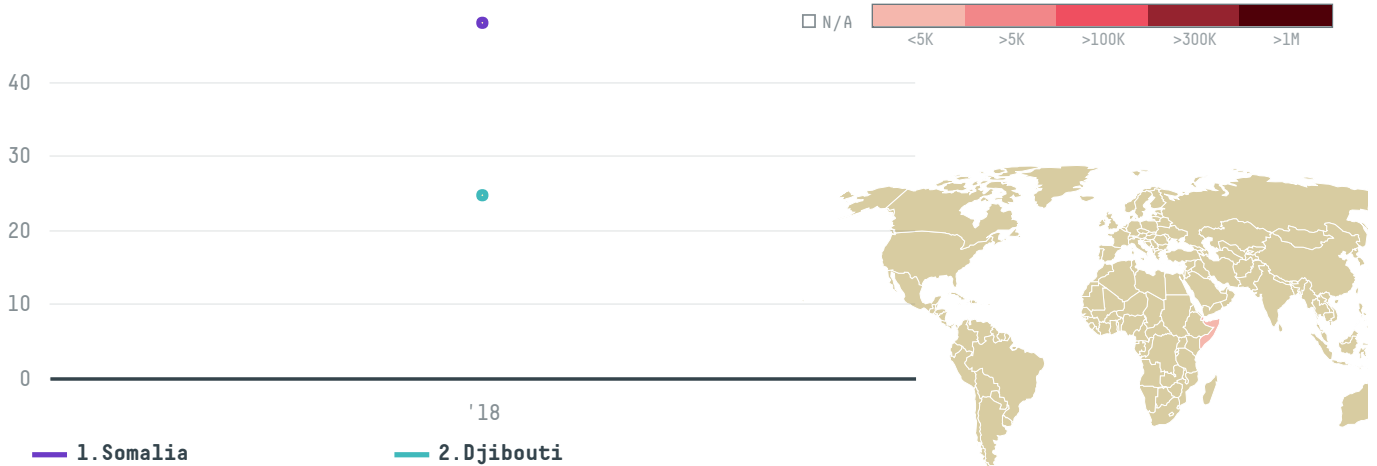

TOP DESTINATION COUNTRIES OF PALM OIL IMPORTED BY ABOUBAKER GENERAL TRADING INC:

This website uses cookies to provide you with an improved user experience. By continuing to browse this site, you consent to the use of cookies and similar technologies. Please visit our [privacy policy](#) for further details.

I AGREE