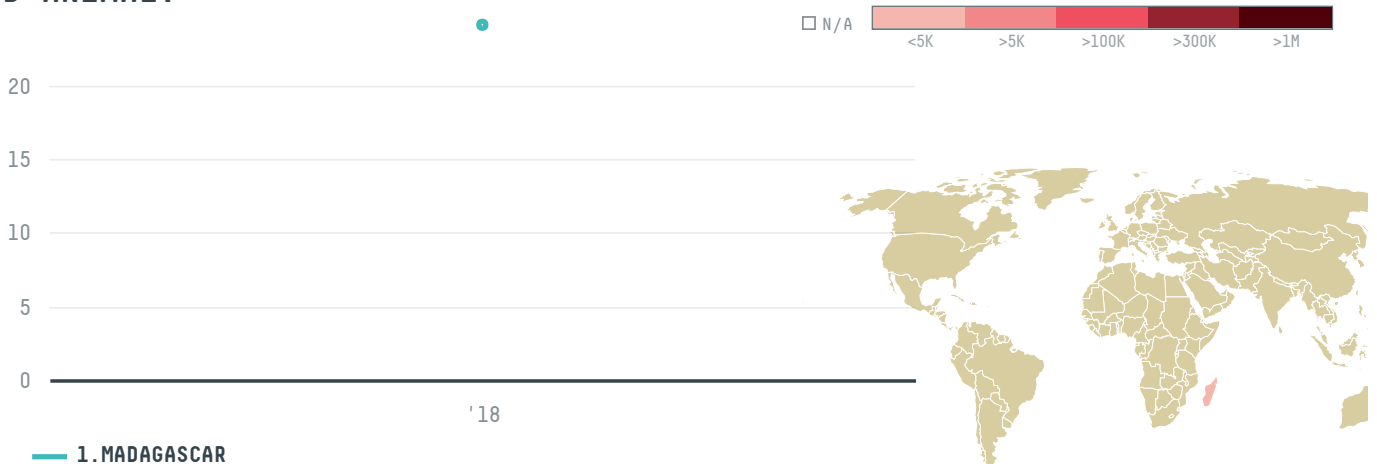

TOP DESTINATION COUNTRIES OF PALM OIL IMPORTED BY ASIA SAI CHUN AGRICULTURAL AND ANIMAL:

This website uses cookies to provide you with an improved user experience. By continuing to browse this site, you consent to the use of cookies and similar technologies. Please visit our [privacy policy](#) for further details.

I AGREE