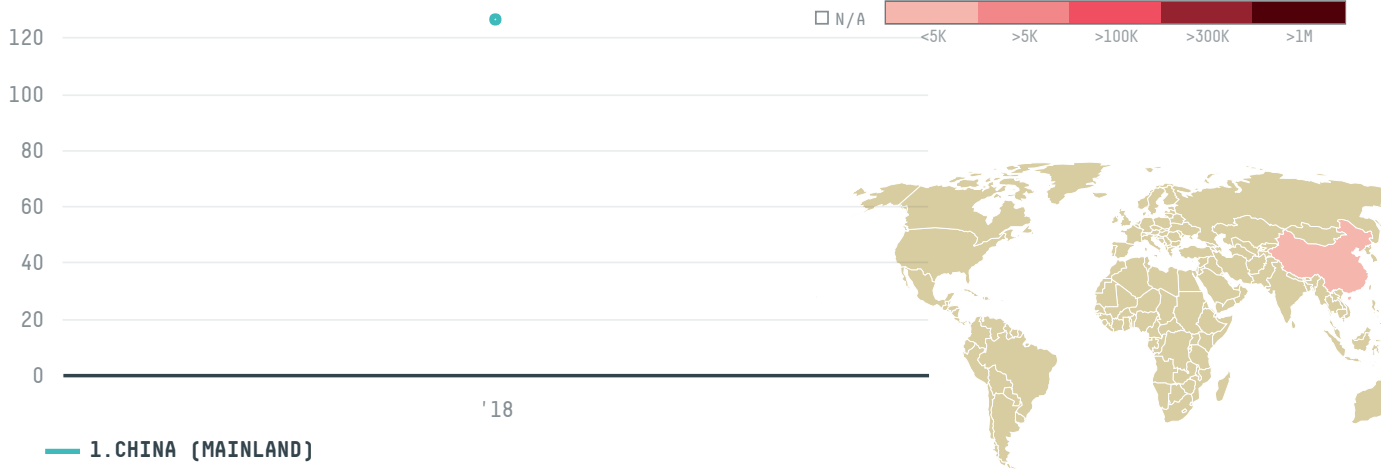

TOP DESTINATION COUNTRIES OF PALM OIL IMPORTED BY SUIFENHE HUOYI ECONOMIC ABD TRADE LIMITED LIABILIT:

Trase is a partnership between

In collaboration with

Donors

This website uses cookies to provide you with an improved user experience. By continuing to browse this site, you consent to the use of cookies and similar technologies. Please visit our [privacy policy](#) for further details.

I AGREE