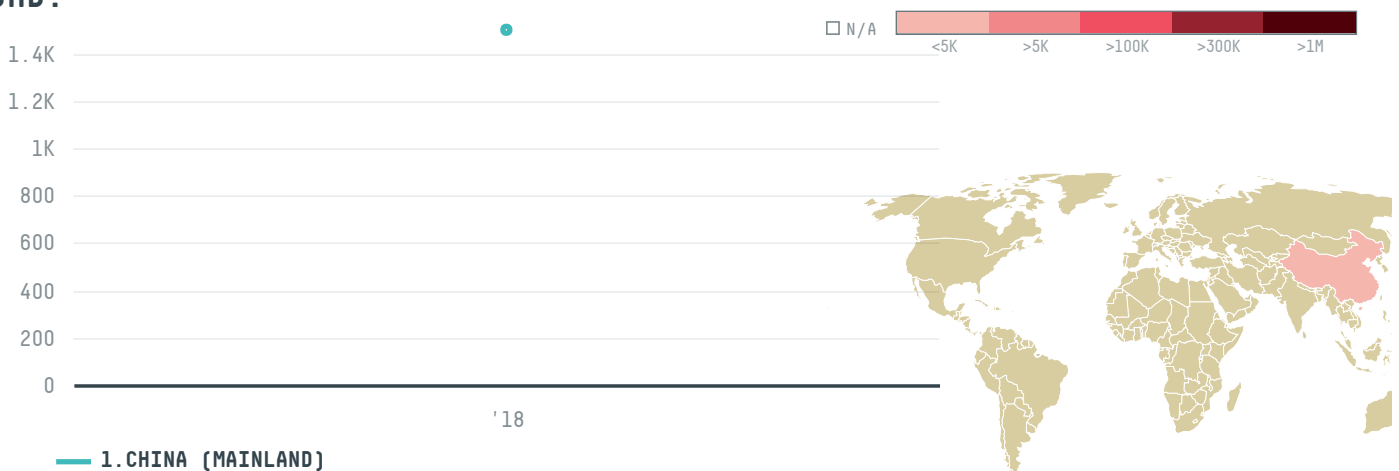

TOP DESTINATION COUNTRIES OF PALM OIL IMPORTED BY APRIL FAR EAST MALAYSIA SDN BHD:

This website uses cookies to provide you with an improved user experience. By continuing to browse this site, you consent to the use of cookies and similar technologies. Please visit our [privacy policy](#) for further details.

I AGREE