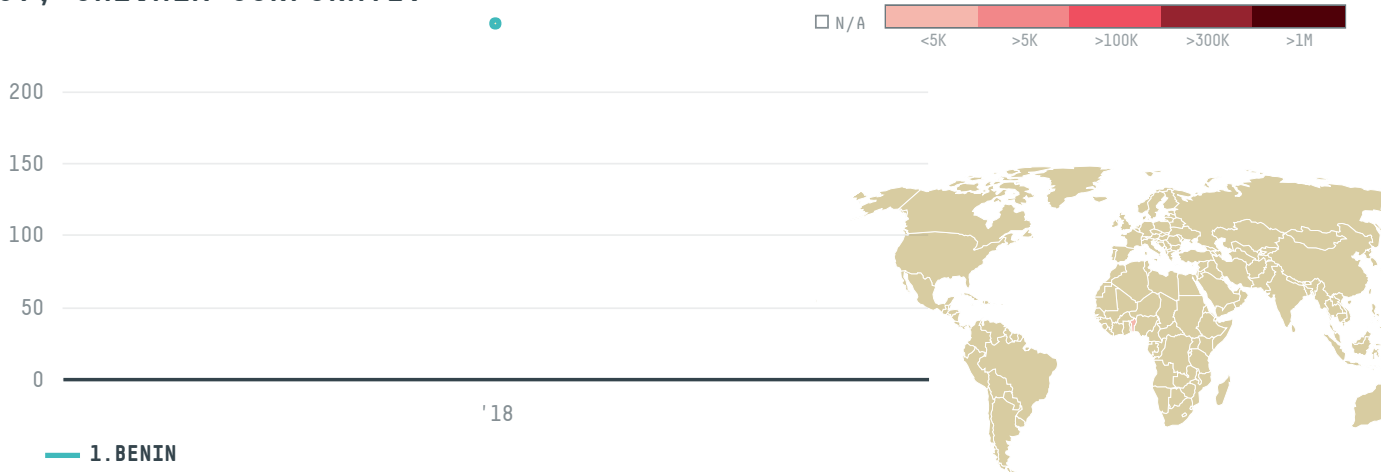

TOP DESTINATION COUNTRIES OF PALM OIL IMPORTED BY ORANGE WORLDWIDE PVT LTD C-307, SHIVALK CORPORATE:

Trase is a partnership between

Stockholm Environment Institute

In collaboration with

vizzuality

The European Forest Institute

Donors

The Global Environment Facility

WWF

Europe

Gordon and Betty Moore Foundation

The Nature Conservancy

This website uses cookies to provide you with an improved user experience. By continuing to browse this site, you consent to the use of cookies and similar technologies. Please visit our [privacy policy](#) for further details.

I AGREE