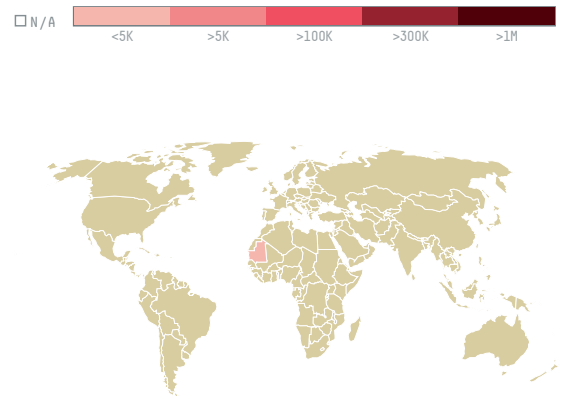

TOP DESTINATION COUNTRIES OF PALM OIL IMPORTED BY S M B C G, MOSTAPHAOULDMOHAMED, RUEDE: