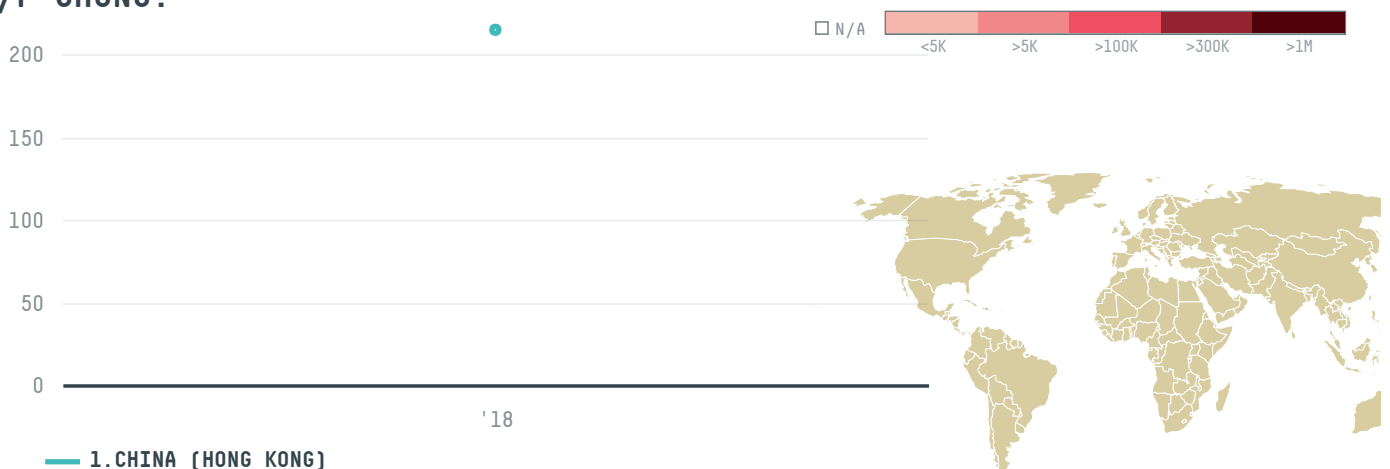

TOP DESTINATION COUNTRIES OF PALM OIL IMPORTED BY LE VANTAGE COMPANY ROOM 603 6/F CHUNG: