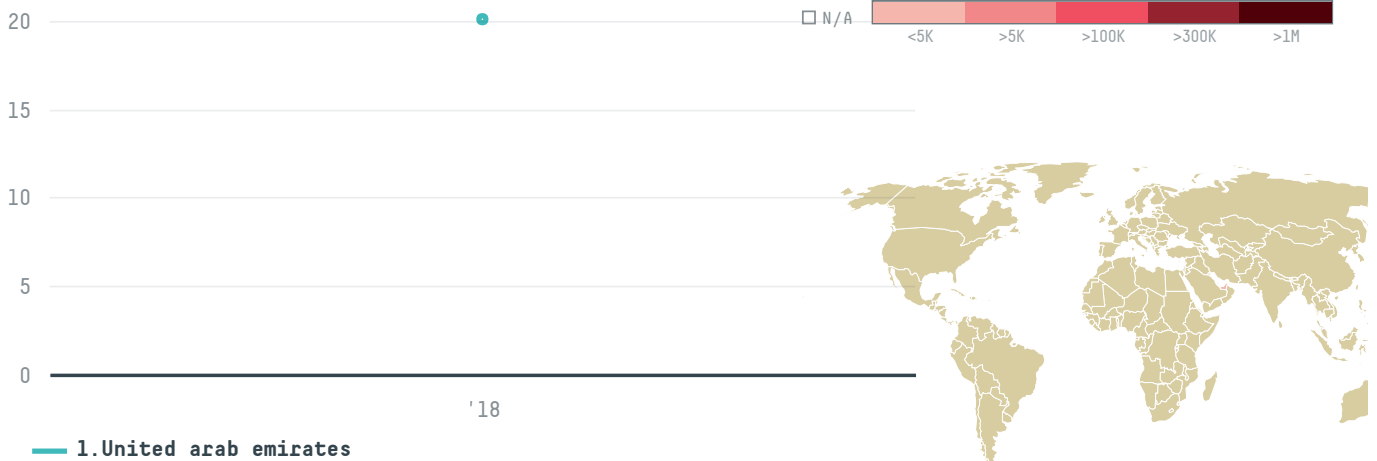

trase

Jasim al safar trading l l c

ACTIVITY

Importer

COMMODITY

Palm oil

COUNTRY

Indonesia

YEAR

2018

Jasim al safar trading l l c was the 479th largest importer of palm oil from INDONESIA in 2018, accounting for 20 tons. As an importer, Jasim al safar trading l l c sources from 1 kabupatens, or 100% of the palm oil production kabupatens. The main destination of the palm oil imported by Jasim al safar trading l l c is United arab emirates, accounting for 100% of the total.

TOP DESTINATION COUNTRIES OF PALM OIL IMPORTED BY JASIM AL SAFAR TRADING L L C:

This website uses cookies to provide you with an improved user experience. By continuing to browse this site, you consent to the use of cookies and similar technologies. Please visit our [privacy policy](#) for further details.