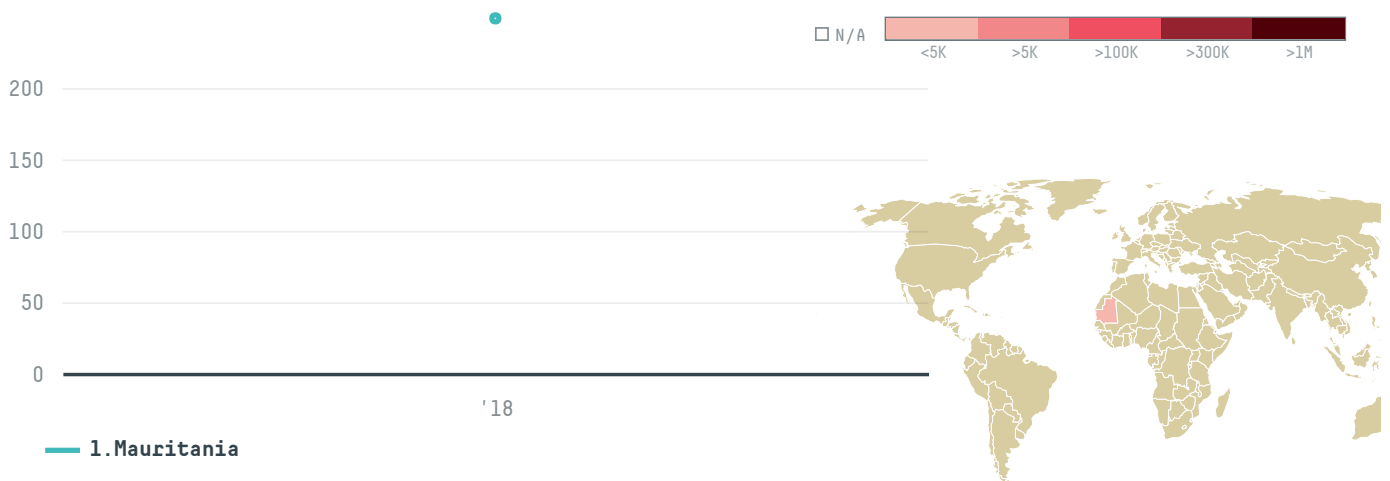

TOP DESTINATION COUNTRIES OF PALM OIL IMPORTED BY ABDUL MUHAMMED:

This website uses cookies to provide you with an improved user experience. By continuing to browse this site, you consent to the use of cookies and similar technologies. Please visit our [privacy policy](#) for further details.

I AGREE