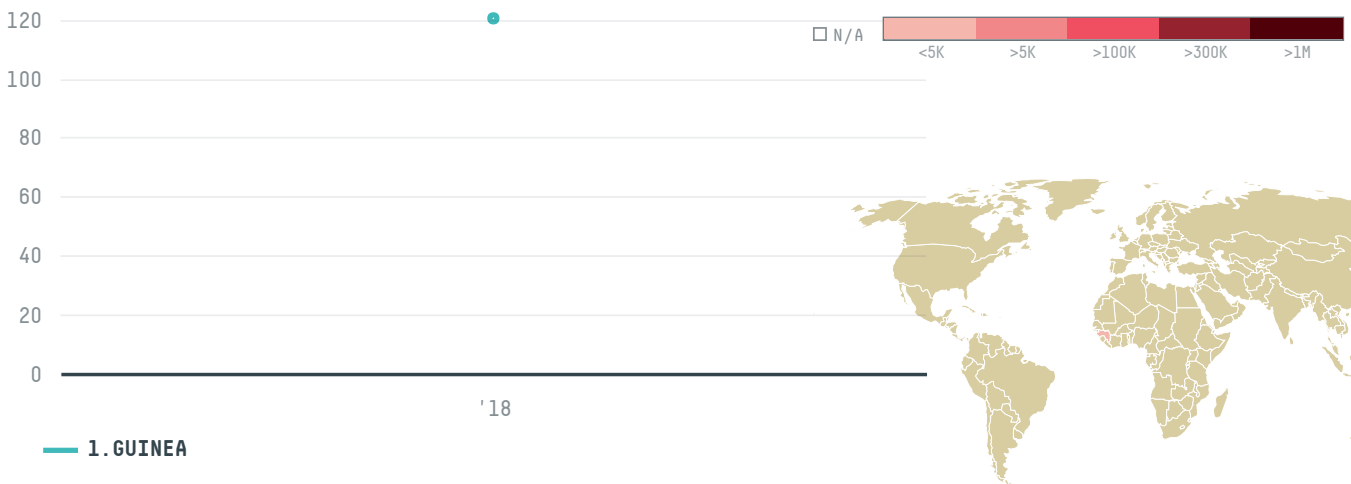

TOP DESTINATION COUNTRIES OF PALM OIL IMPORTED BY SQUARE GROUP SDN BHD: