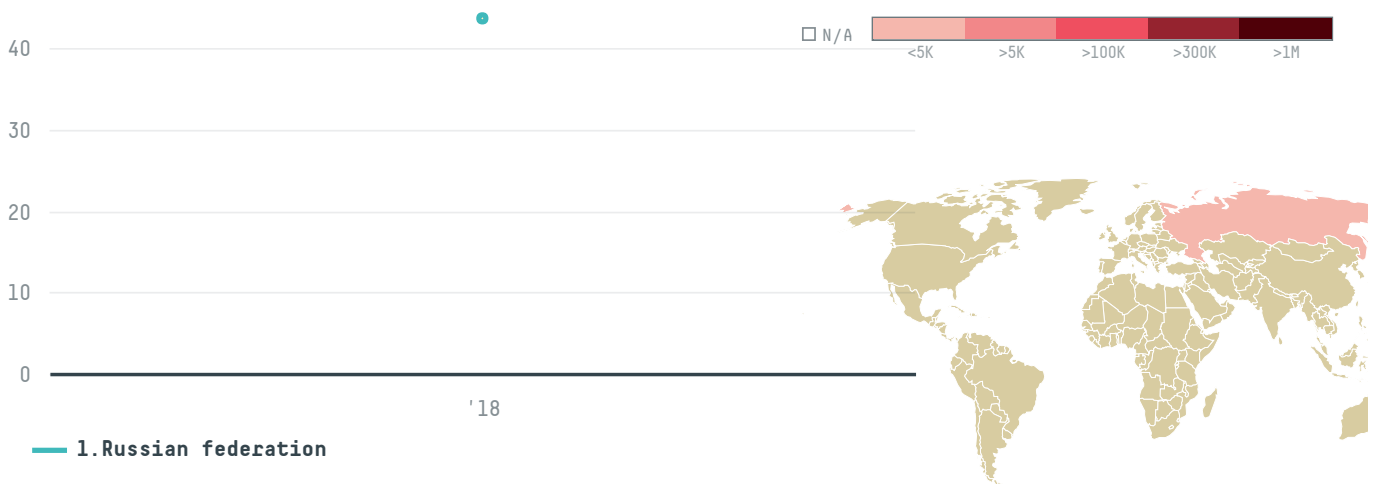

TOP DESTINATION COUNTRIES OF PALM OIL IMPORTED BY TORGOVYY DOM RIO LLC:

This website uses cookies to provide you with an improved user experience. By continuing to browse this site, you consent to the use of cookies and similar technologies. Please visit our [privacy policy](#) for further details.

I AGREE