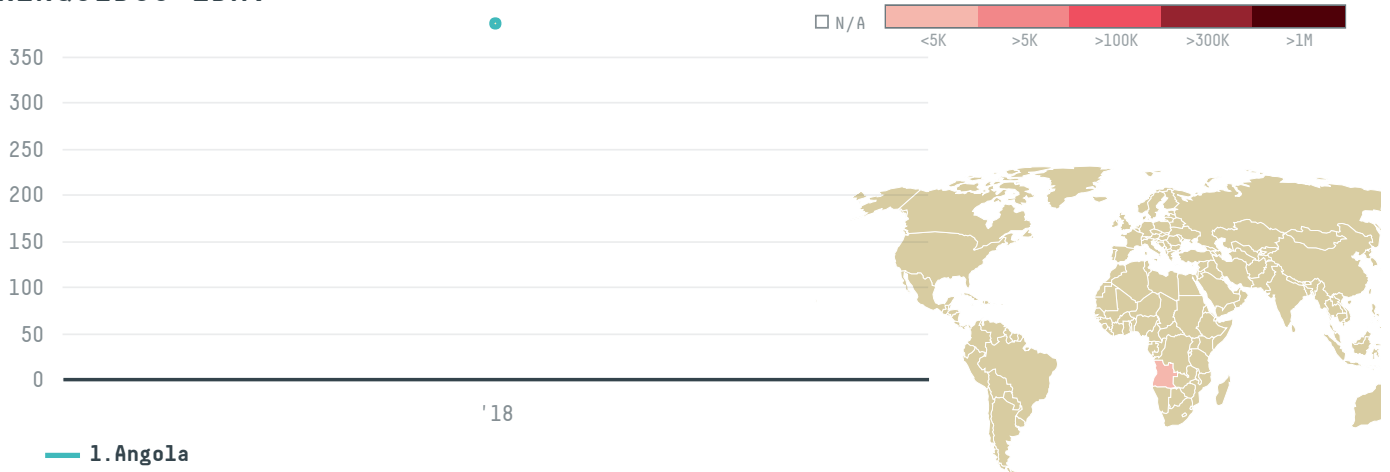

TOP DESTINATION COUNTRIES OF PALM OIL IMPORTED BY INTERPLAY IMPORTADORA DE BRINQUEDOS LDA:

Trase is a partnership between

In collaboration with

Donors

This website uses cookies to provide you with an improved user experience. By continuing to browse this site, you consent to the use of cookies and similar technologies. Please visit our [privacy policy](#) for further details.

I AGREE