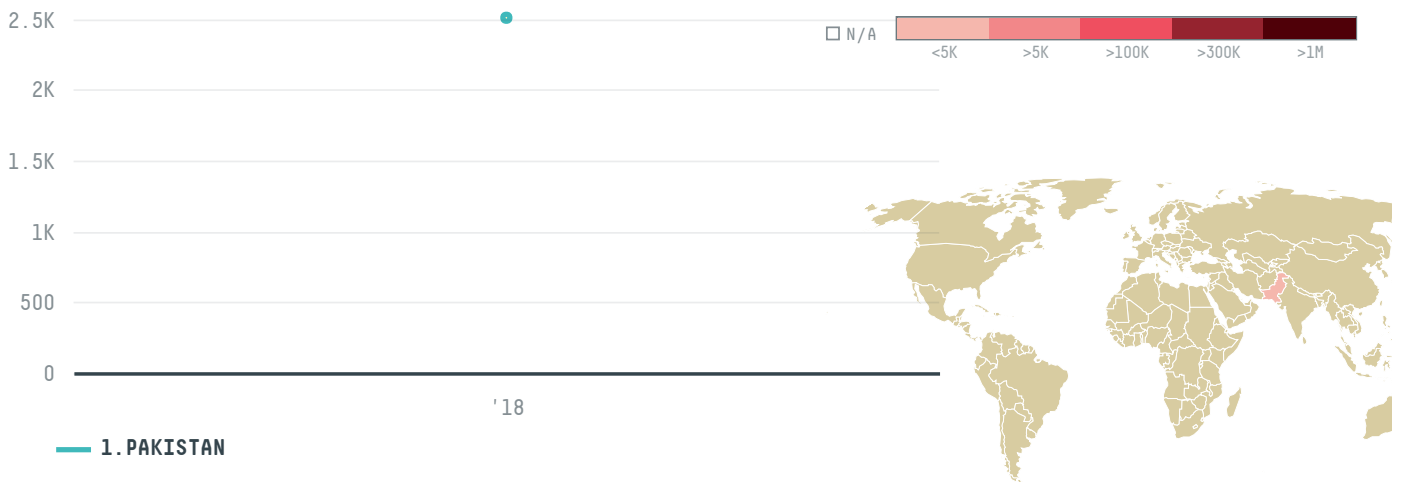

TOP DESTINATION COUNTRIES OF PALM OIL IMPORTED BY FARID ASIF LTD:

This website uses cookies to provide you with an improved user experience. By continuing to browse this site, you consent to the use of cookies and similar technologies. Please visit our [privacy policy](#) for further details.

I AGREE