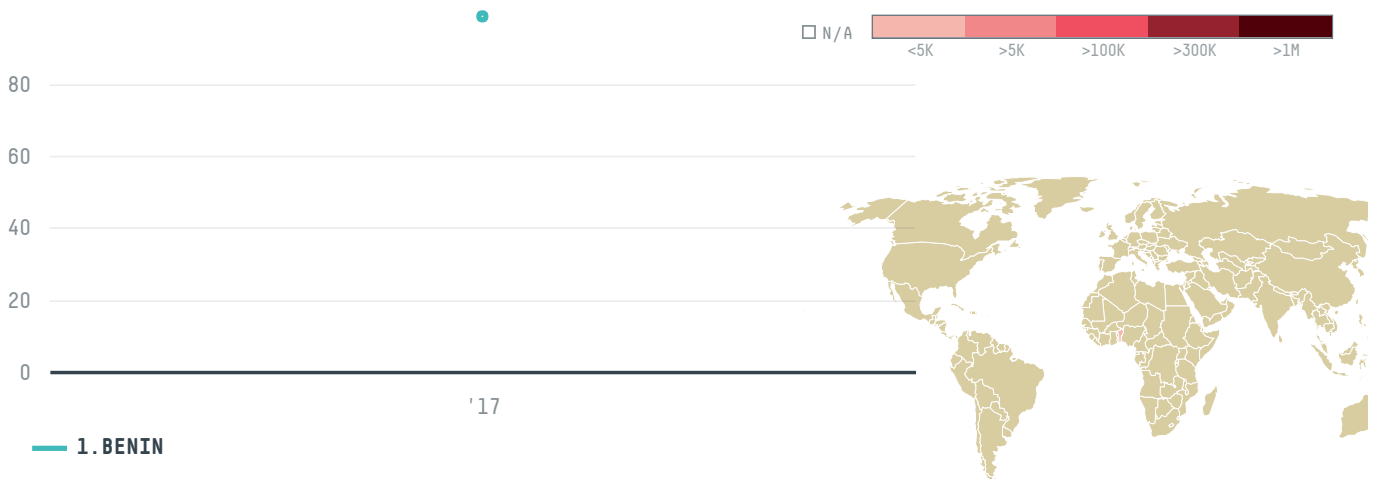

TOP DESTINATION COUNTRIES OF PALM OIL IMPORTED BY SOCIETE AFRIASIA SARL:

This website uses cookies to provide you with an improved user experience. By continuing to browse this site, you consent to the use of cookies and similar technologies. Please visit our [privacy policy](#) for further details.

I AGREE