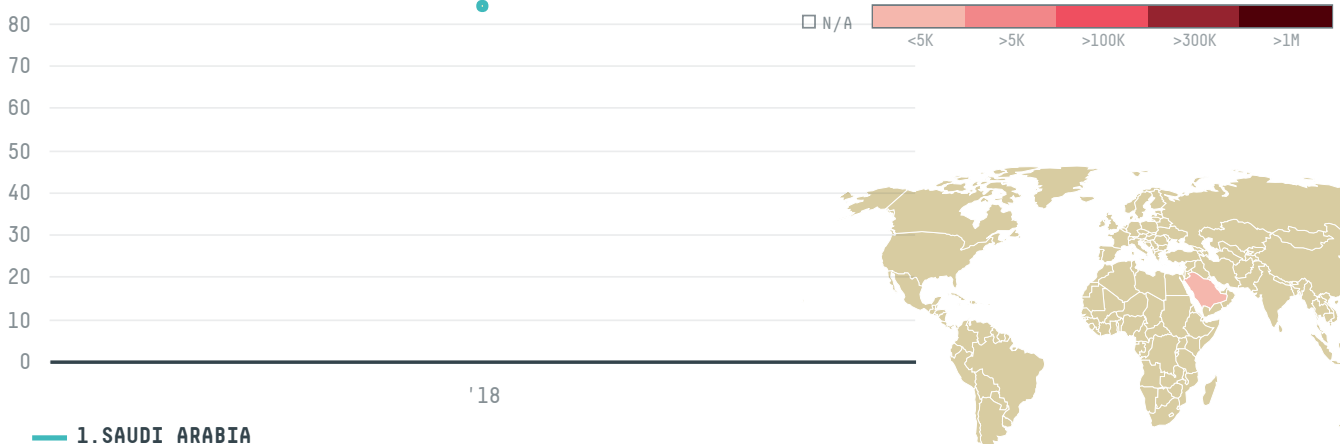

UFOOD SPECIALITIES LIMITED

ACTIVITY

Importer

COMMODITY

Palm oil

COUNTRY

Indonesia

YEAR

2018

UFOOD SPECIALITIES LIMITED was the 406th largest importer of palm oil from INDONESIA in 2018, accounting for 84 tons. As an importer, UFOOD SPECIALITIES LIMITED sources from 1 kabupatens, or 100% of the palm oil production kabupatens. The main destination of the palm oil imported by UFOOD SPECIALITIES LIMITED is SAUDI ARABIA, accounting for 100% of the total.

TOP DESTINATION COUNTRIES OF PALM OIL IMPORTED BY UFOOD SPECIALITIES LIMITED: