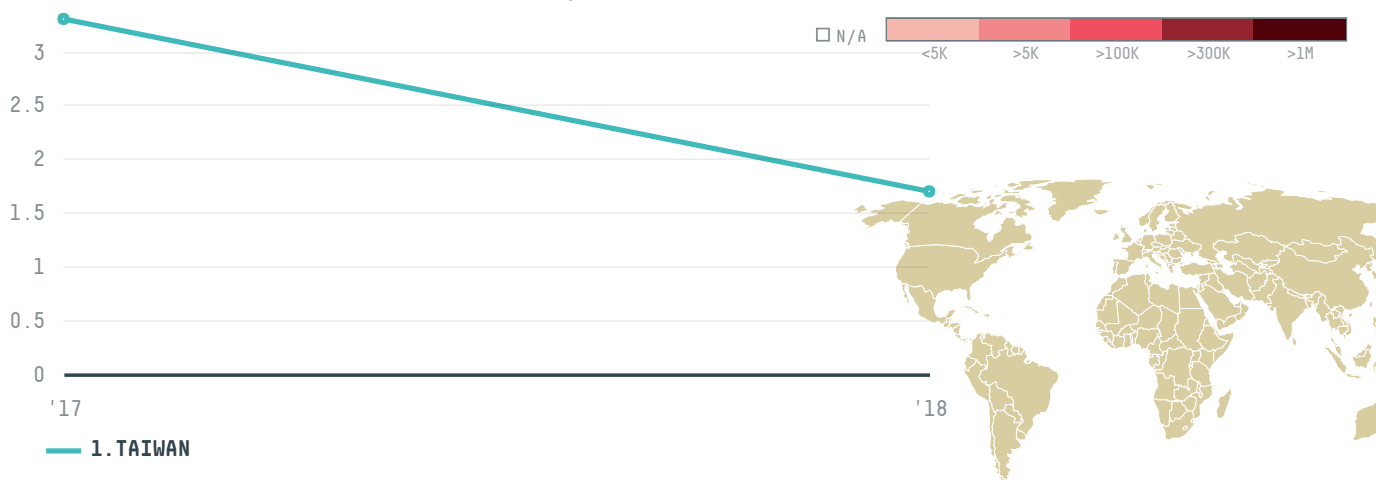

TOP DESTINATION COUNTRIES OF PALM OIL IMPORTED BY XIE-LI PRODUCTS CO, LTD:

This website uses cookies to provide you with an improved user experience. By continuing to browse this site, you consent to the use of cookies and similar technologies. Please visit our [privacy policy](#) for further details.

I AGREE