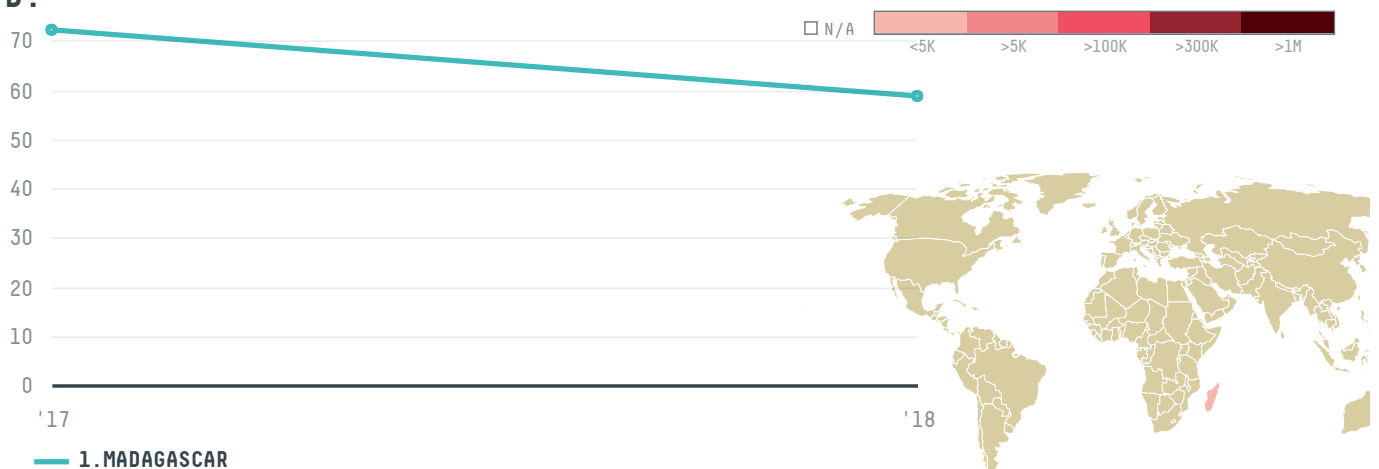

TOP DESTINATION COUNTRIES OF PALM OIL IMPORTED BY THE IQBAL INTERNATIONAL CO LTD:

This website uses cookies to provide you with an improved user experience. By continuing to browse this site, you consent to the use of cookies and similar technologies. Please visit our [privacy policy](#) for further details.

I AGREE