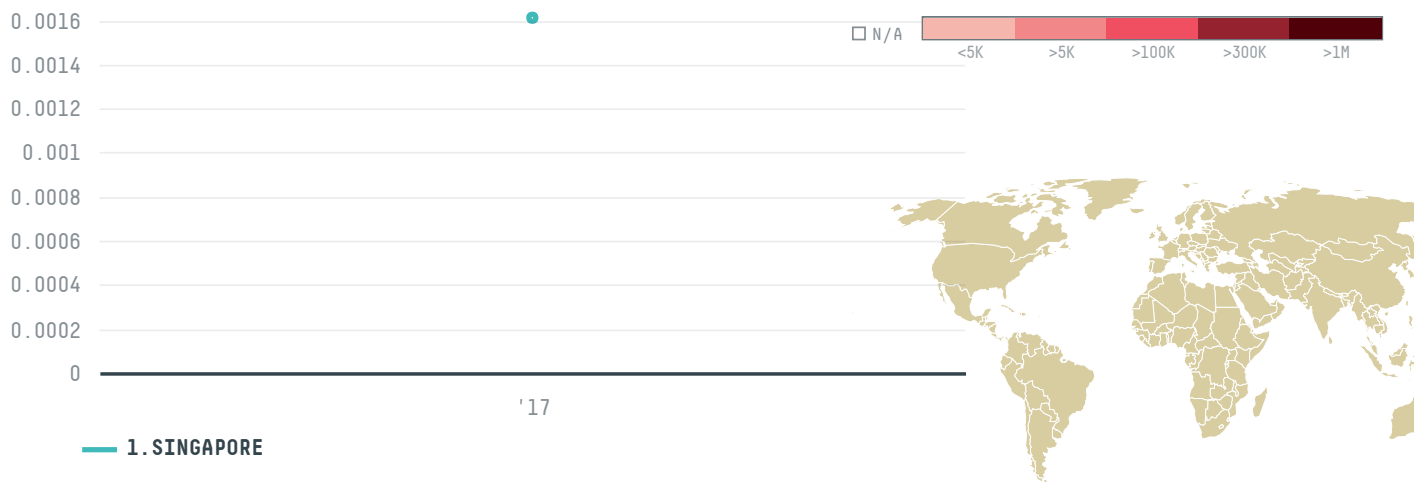

trase

GERICKE

ACTIVITY

Importer

COMMODITY

Palm oil

COUNTRY

Indonesia

YEAR

2017

GERICKE was the 370th largest importer of palm oil from INDONESIA in 2017, accounting for 0 tons. As an importer, GERICKE sources from 1 kabupatens, or 100% of the palm oil production kabupatens. The main destination of the palm oil imported by GERICKE is SINGAPORE, accounting for 100% of the total.

TOP DESTINATION COUNTRIES OF PALM OIL IMPORTED BY GERICKE:

Trase is a partnership
between

 Stockholm Environment Institute

 Global Canopy Programme

In collaboration with

 vizzuality

 The European Forest Institute