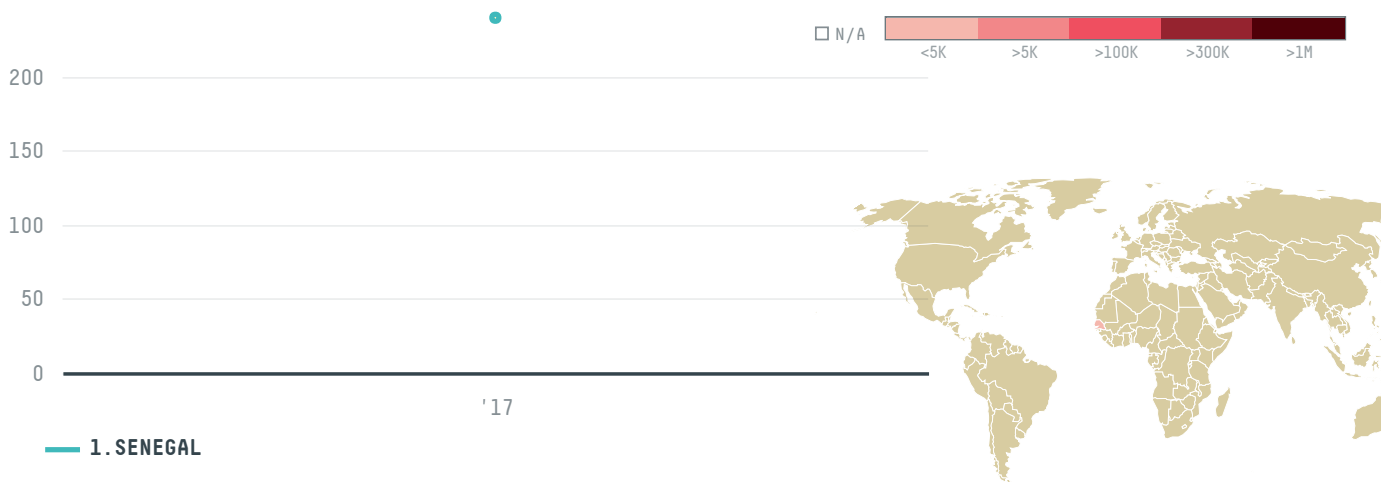

TOP DESTINATION COUNTRIES OF PALM OIL IMPORTED BY INDISCO: