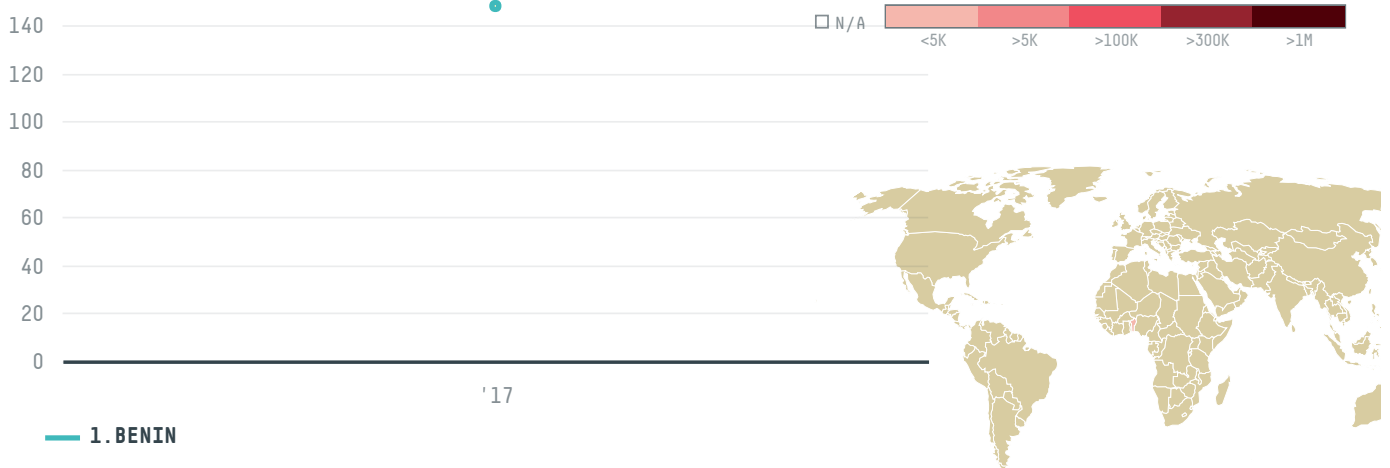

TOP DESTINATION COUNTRIES OF PALM OIL IMPORTED BY ALH ABDI AHMED ABDERAHMANE:

This website uses cookies to provide you with an improved user experience. By continuing to browse this site, you consent to the use of cookies and similar technologies. Please visit our [privacy policy](#) for further details.

I AGREE