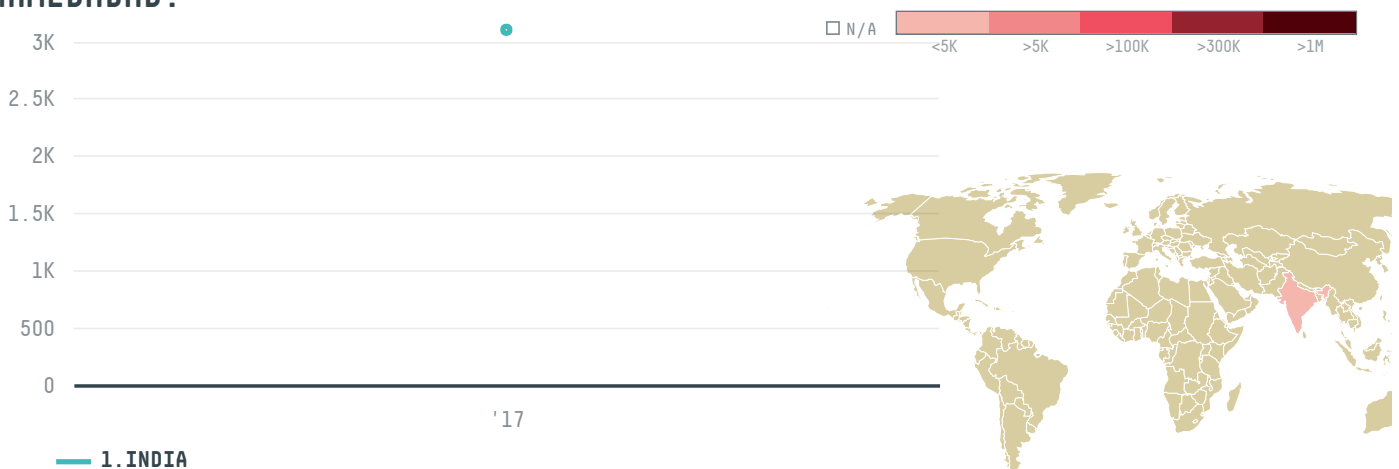

TOP DESTINATION COUNTRIES OF PALM OIL IMPORTED BY TO ORDER CBI MCB BRANCH, AHMEDABAD:

This website uses cookies to provide you with an improved user experience. By continuing to browse this site, you consent to the use of cookies and similar technologies. Please visit our [privacy policy](#) for further details.

I AGREE