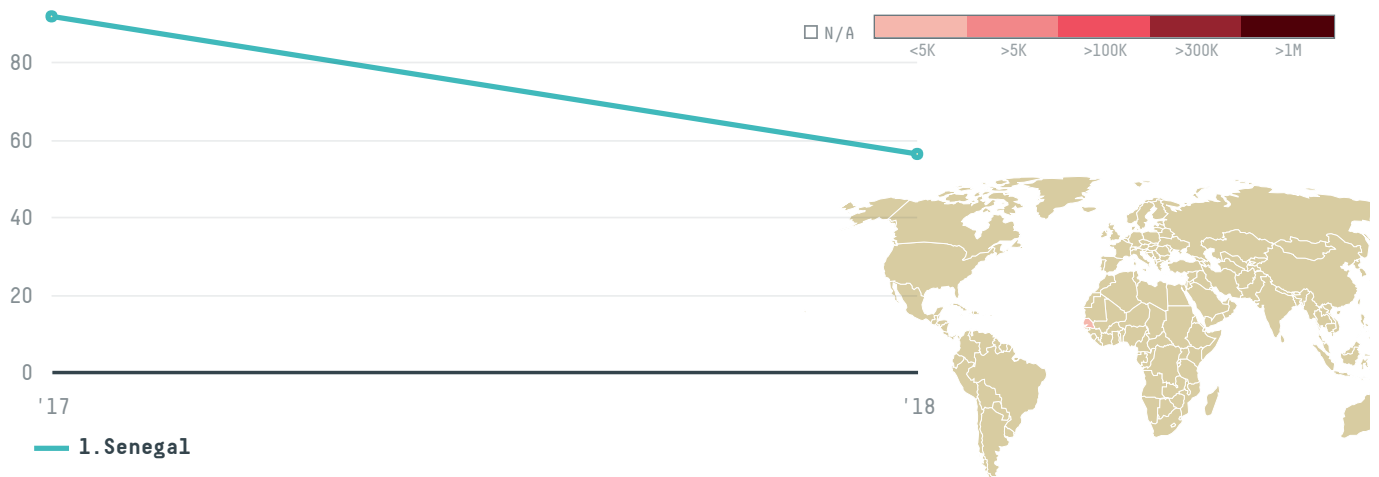

TOP DESTINATION COUNTRIES OF PALM OIL IMPORTED BY SA IMPORT EXPORT GMBH:

This website uses cookies to provide you with an improved user experience. By continuing to browse this site, you consent to the use of cookies and similar technologies. Please visit our [privacy policy](#) for further details.

I AGREE