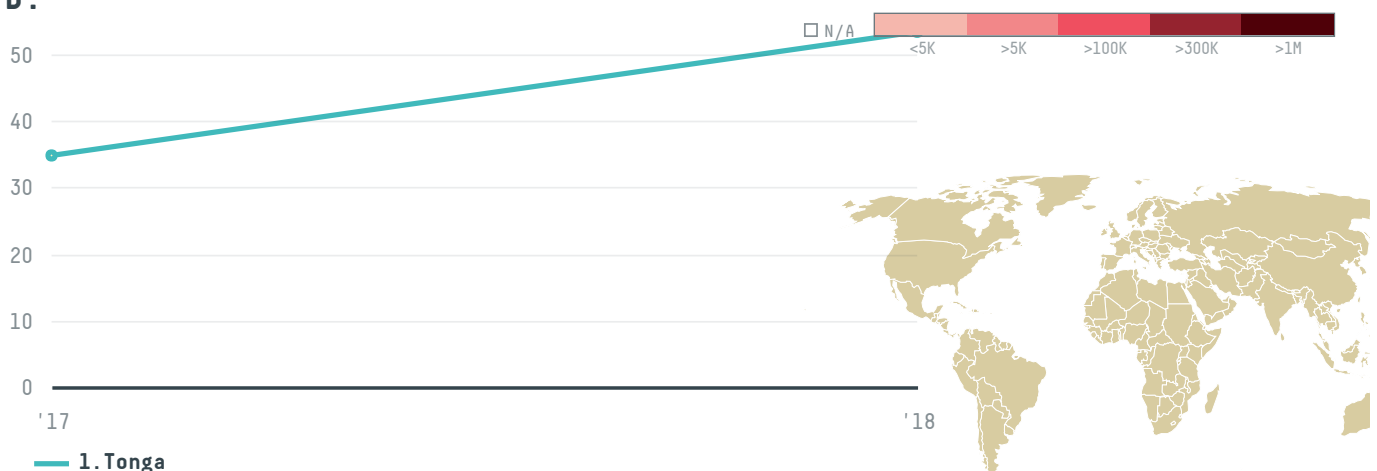

TOP DESTINATION COUNTRIES OF PALM OIL IMPORTED BY KHATRI S IMPORT AND EXPORT LTD:

This website uses cookies to provide you with an improved user experience. By continuing to browse this site, you consent to the use of cookies and similar technologies. Please visit our [privacy policy](#) for further details.

I AGREE