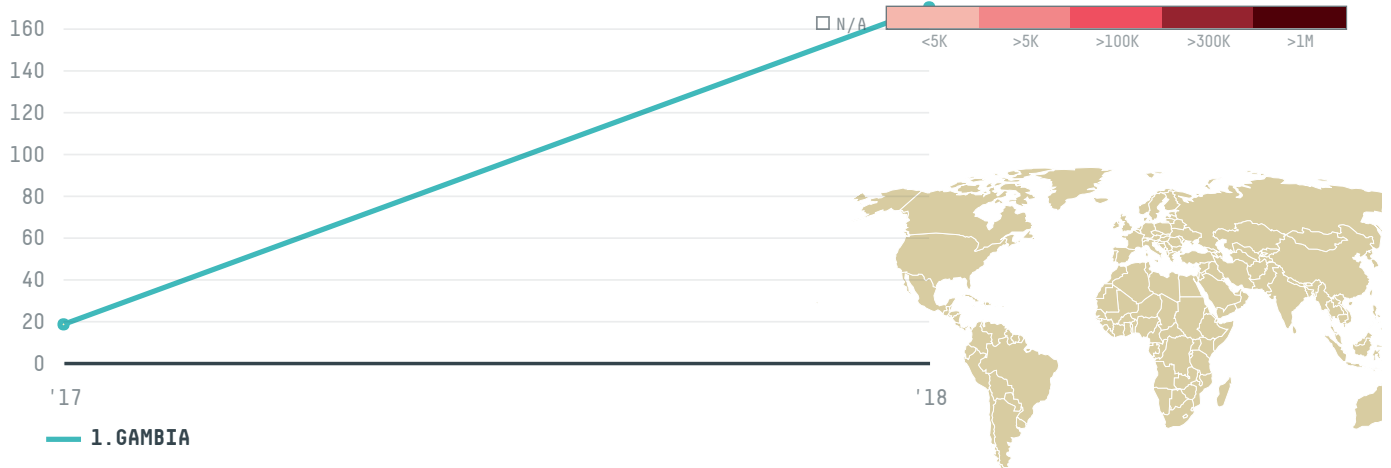

TOP DESTINATION COUNTRIES OF PALM OIL IMPORTED BY JANUS SERVICES B V:

This website uses cookies to provide you with an improved user experience. By continuing to browse this site, you consent to the use of cookies and similar technologies. Please visit our [privacy policy](#) for further details.

I AGREE