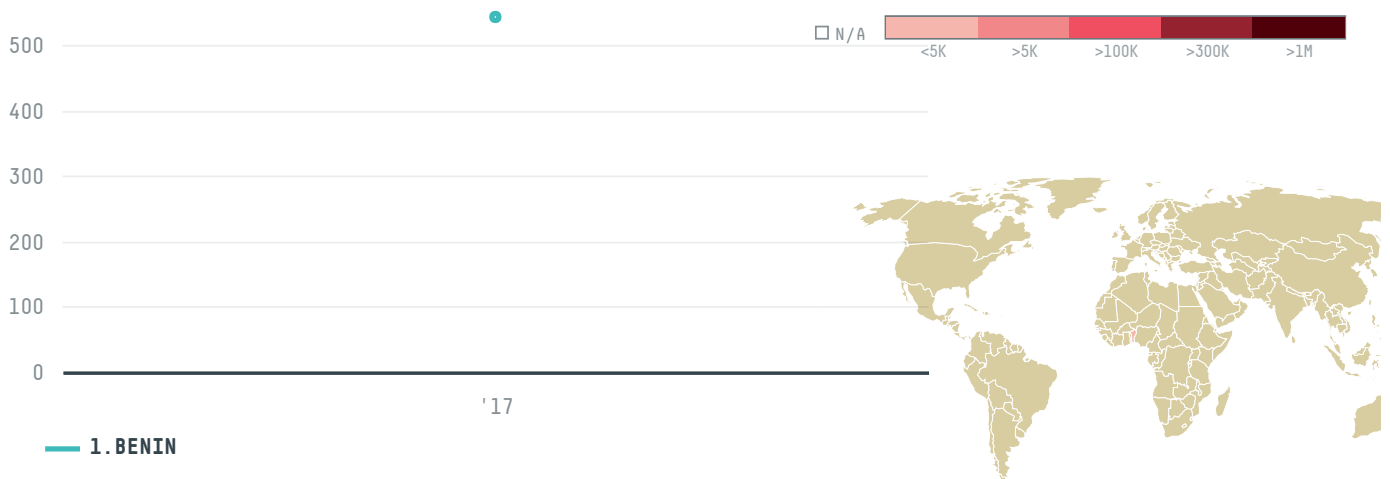

TOP DESTINATION COUNTRIES OF PALM OIL IMPORTED BY MAHAMAN MANZO IBRAHIM: