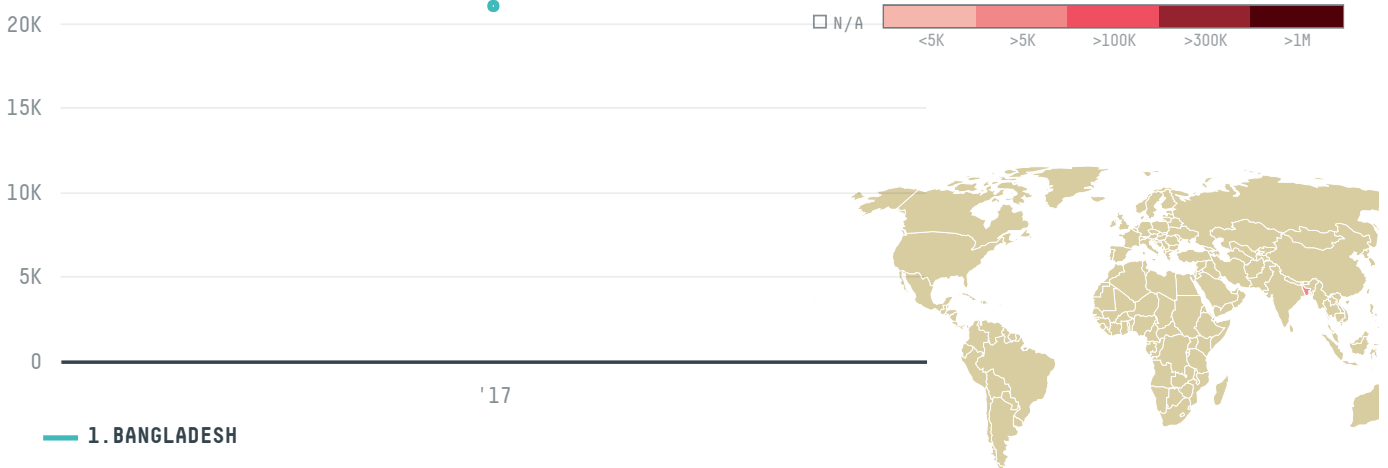

S ALAM VEGETABLE OIL LTD

ACTIVITY

Importer

COMMODITY

Palm oil

COUNTRY

Indonesia

YEAR

2017

S ALAM VEGETABLE OIL LTD was the 55th largest importer of palm oil from INDONESIA in 2017, accounting for 21 thousand tons. As an importer, S ALAM VEGETABLE OIL LTD sources from 1 kabupatens, or 100% of the palm oil production kabupatens. The main destination of the palm oil imported by S ALAM VEGETABLE OIL LTD is BANGLADESH, accounting for 100% of the total.

TOP DESTINATION COUNTRIES OF PALM OIL IMPORTED BY S ALAM VEGETABLE OIL LTD: