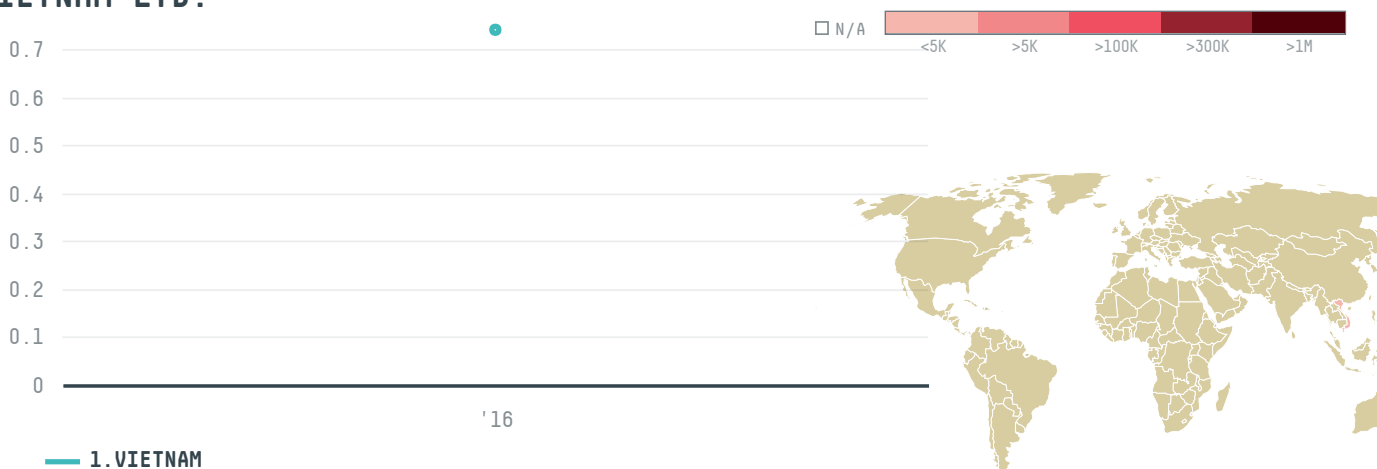

TOP DESTINATION COUNTRIES OF PALM OIL IMPORTED BY FLEMING INTERNATIONAL VIETNAM LTD:

This website uses cookies to provide you with an improved user experience. By continuing to browse this site, you consent to the use of cookies and similar technologies. Please visit our [privacy policy](#) for further details.

I AGREE