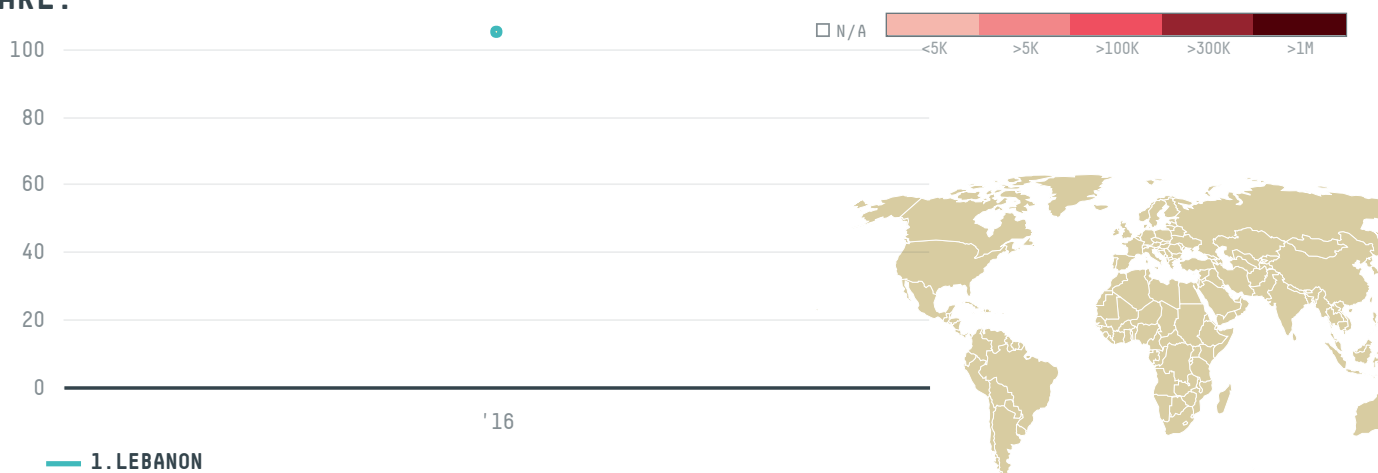

TOP DESTINATION COUNTRIES OF PALM OIL IMPORTED BY SOLINO LTD CORPORATION SARL:

This website uses cookies to provide you with an improved user experience. By continuing to browse this site, you consent to the use of cookies and similar technologies. Please visit our [privacy policy](#) for further details.

I AGREE