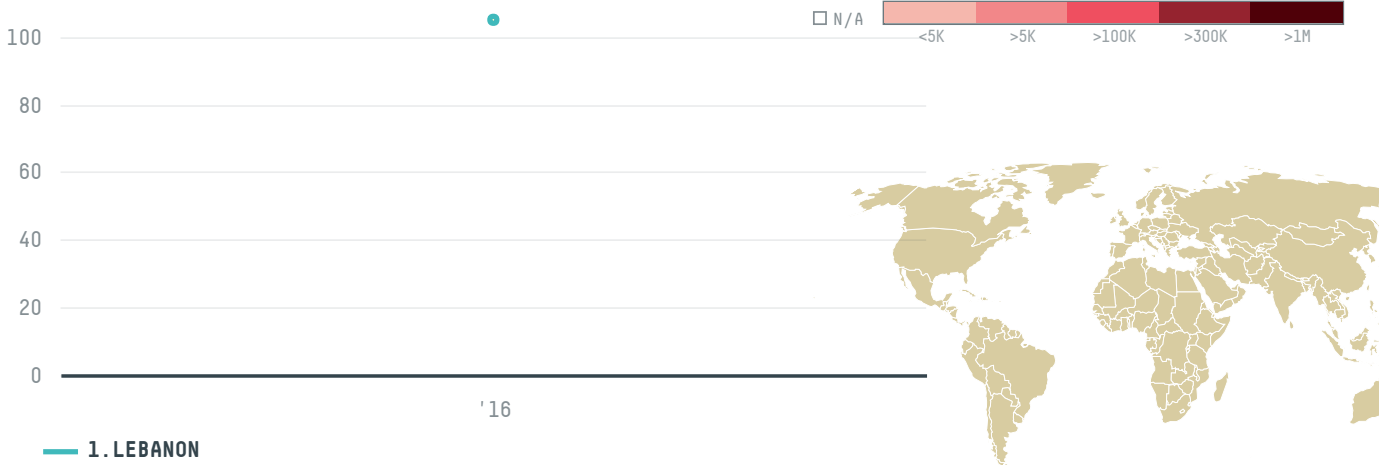

SOLINO LTD CORPORATION SARL

ACTIVITY

Importer

COMMODITY

Palm oil

COUNTRY

Indonesia

YEAR

2016

SOLINO LTD CORPORATION SARL was the 460th largest importer of palm oil from INDONESIA in 2016, accounting for 105 tons. As an importer, SOLINO LTD CORPORATION SARL sources from 1 kabupatens, or 100% of the palm oil production kabupatens. The main destination of the palm oil imported by SOLINO LTD CORPORATION SARL is LEBANON, accounting for 100% of the total.

TOP DESTINATION COUNTRIES OF PALM OIL IMPORTED BY SOLINO LTD CORPORATION SARL: