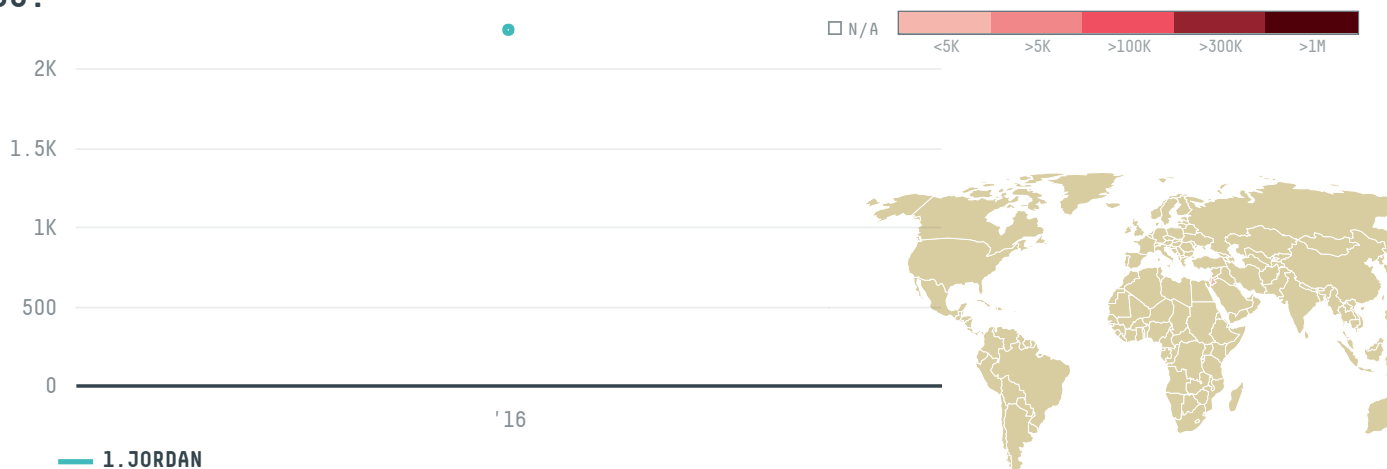

TOP DESTINATION COUNTRIES OF PALM OIL IMPORTED BY UNIVERSAL MODERN INDUSTRIES CO:

This website uses cookies to provide you with an improved user experience. By continuing to browse this site, you consent to the use of cookies and similar technologies. Please visit our [privacy policy](#) for further details.

I AGREE