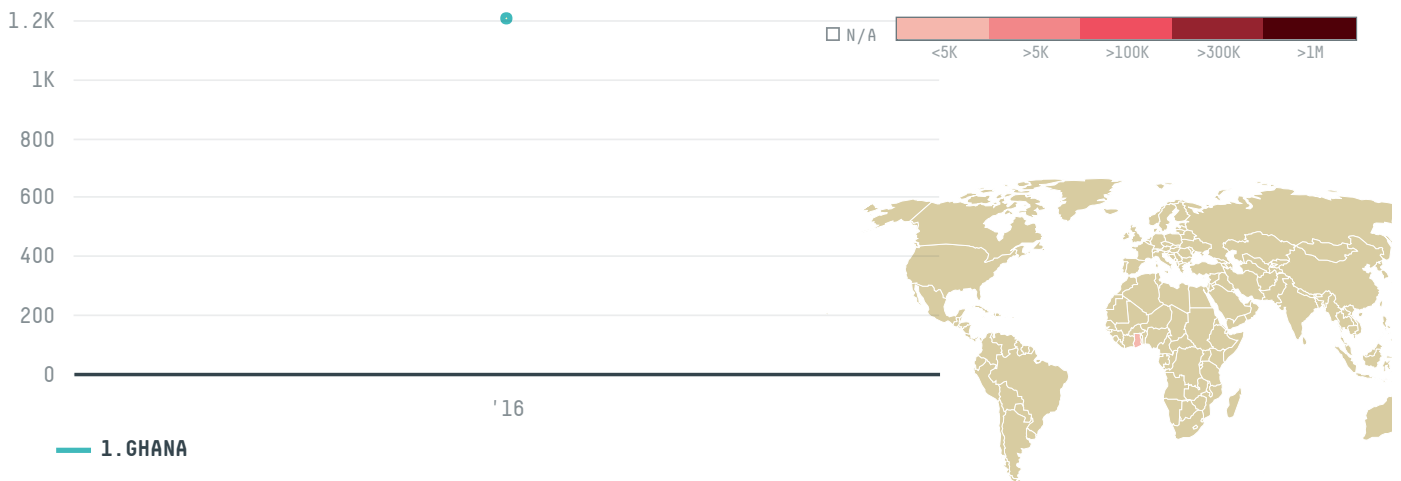

TOP DESTINATION COUNTRIES OF PALM OIL IMPORTED BY APPIAH KUSI MENSAH:

This website uses cookies to provide you with an improved user experience. By continuing to browse this site, you consent to the use of cookies and similar technologies. Please visit our [privacy policy](#) for further details.

I AGREE